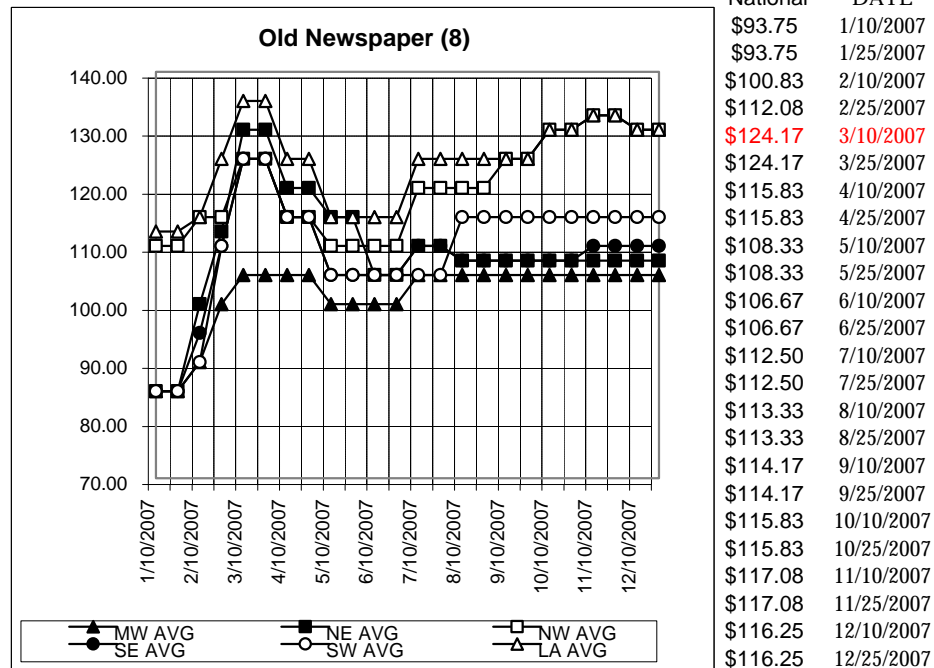

National	DATE
$93.75	1/10/2007
$93.75	1/25/2007
$100.83	2/10/2007
$112.08	2/25/2007
$124.17	3/10/2007
$124.17	3/25/2007
$115.83	4/10/2007
$115.83	4/25/2007
$108.33	5/10/2007
$108.33	5/25/2007
$106.67	6/10/2007
$106.67	6/25/2007
$112.50	7/10/2007
$112.50	7/25/2007
$113.33	8/10/2007
$113.33	8/25/2007
$114.17	9/10/2007
$114.17	9/25/2007
$115.83	10/10/2007
$115.83	10/25/2007
$117.08	11/10/2007
$117.08	11/25/2007
$116.25	12/10/2007
$116.25	12/25/2007