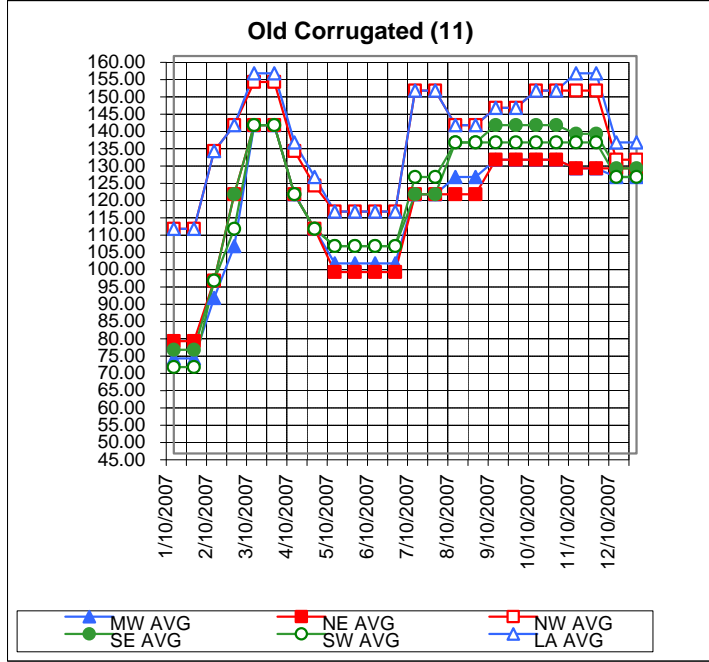

National	DATE
$85.83	1/10/2007
$85.83	1/25/2007
$106.67	2/10/2007
$122.50	2/25/2007
$144.58	3/10/2007
$144.58	3/25/2007
$124.58	4/10/2007
$114.58	4/25/2007
$106.25	5/10/2007
$106.25	5/25/2007
$106.25	6/10/2007
$106.25	6/25/2007
$130.83	7/10/2007
$130.83	7/25/2007
$132.50	8/10/2007
$132.50	8/25/2007
$137.50	9/10/2007
$137.50	9/25/2007
$139.17	10/10/2007
$139.17	10/25/2007
$138.75	11/10/2007
$138.75	11/25/2007
$128.33	12/10/2007
$128.33	12/25/2007