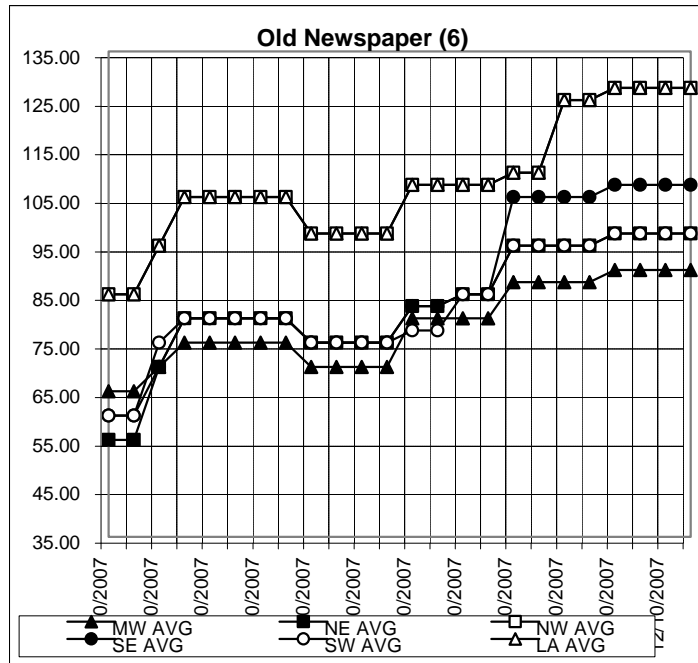

National	DATE
$68.33	1/10/2007
$68.33	1/25/2007
$79.17	2/10/2007
$87.50	2/25/2007
$87.50	3/10/2007
$87.50	3/25/2007
$87.50	4/10/2007
$87.50	4/25/2007
$81.67	5/10/2007
$81.67	5/25/2007
$81.67	6/10/2007
$81.67	6/25/2007
$89.58	7/10/2007
$89.58	7/25/2007
$91.67	8/10/2007
$91.67	8/25/2007
$100.42	9/10/2007
$100.42	9/25/2007
$105.42	10/10/2007
$105.42	10/25/2007
$107.92	11/10/2007
$107.92	11/25/2007
$107.92	12/10/2007
$107.92	12/25/2007