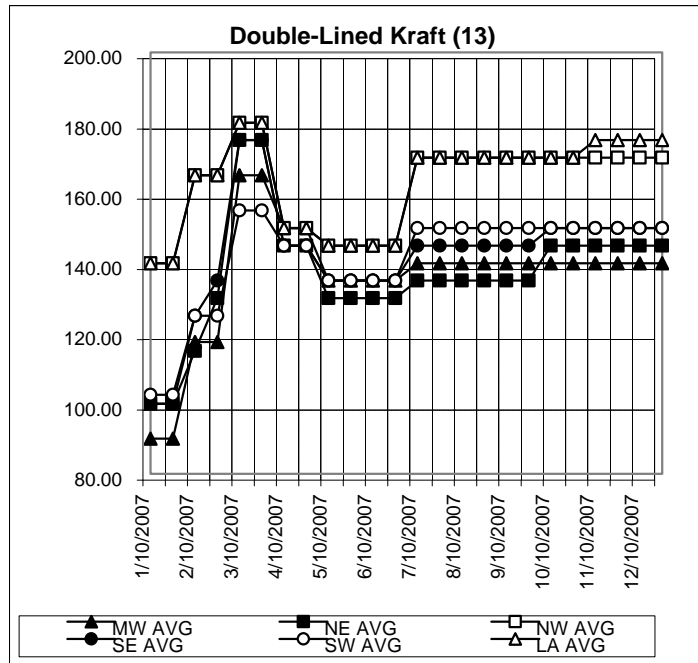

National	DATE
$112.08	1/10/2007
$112.08	1/25/2007
$135.42	2/10/2007
$139.58	2/25/2007
$171.67	3/10/2007
$171.67	3/25/2007
$147.50	4/10/2007
$147.50	4/25/2007
$137.50	5/10/2007
$137.50	5/25/2007
$137.50	6/10/2007
$137.50	6/25/2007
$151.67	7/10/2007
$151.67	7/25/2007
$151.67	8/10/2007
$151.67	8/25/2007
$151.67	9/10/2007
$151.67	9/25/2007
$154.17	10/10/2007
$154.17	10/25/2007
$155.00	11/10/2007
$155.00	11/25/2007
$155.00	12/10/2007
$155.00	12/25/2007