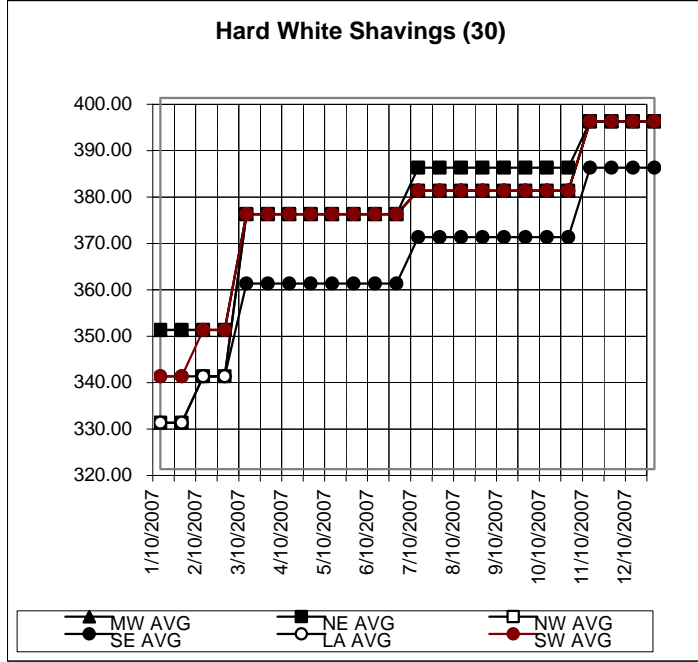

National	DATE
$340.00	1/10/2007
$340.00	1/25/2007
$345.00	2/10/2007
$345.00	2/25/2007
$372.50	3/10/2007
$372.50	3/25/2007
$372.50	4/10/2007
$372.50	4/25/2007
$372.50	5/10/2007
$372.50	5/25/2007
$372.50	6/10/2007
$372.50	6/25/2007
$379.17	7/10/2007
$379.17	7/25/2007
$379.17	8/10/2007
$379.17	8/25/2007
$379.17	9/10/2007
$379.17	9/25/2007
$379.17	10/10/2007
$379.17	10/25/2007
$393.33	11/10/2007
$393.33	11/25/2007
$393.33	12/10/2007
$393.33	12/25/2007