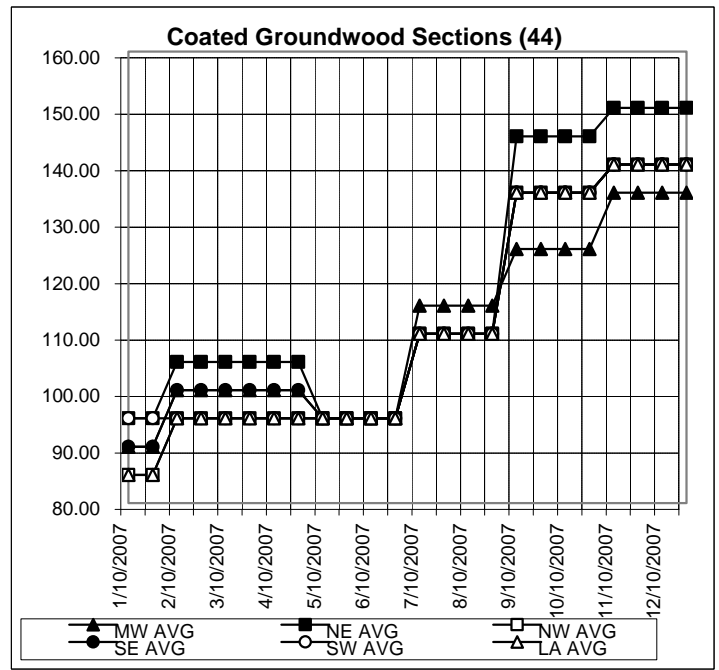

National	DATE
$90.00	1/10/2007
$90.00	1/25/2007
$98.33	2/10/2007
$98.33	2/25/2007
$98.33	3/10/2007
$98.33	3/25/2007
$98.33	4/10/2007
$98.33	4/25/2007
$95.00	5/10/2007
$95.00	5/25/2007
$95.00	6/10/2007
$95.00	6/25/2007
$110.83	7/10/2007
$110.83	7/25/2007
$110.83	8/10/2007
$110.83	8/25/2007
$135.00	9/10/2007
$135.00	9/25/2007
$135.00	10/10/2007
$135.00	10/25/2007
$140.83	11/10/2007
$140.83	11/25/2007
$140.83	12/10/2007
$140.83	12/25/2007