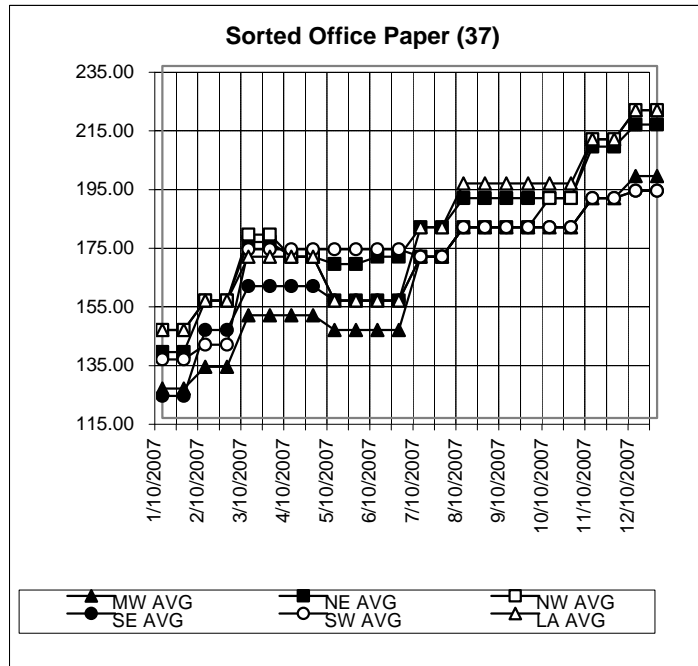

National	DATE
$135.00	1/10/2007
$135.00	1/25/2007
$147.08	2/10/2007
$147.08	2/25/2007
$167.50	3/10/2007
$167.50	3/25/2007
$165.42	4/10/2007
$165.42	4/25/2007
$158.33	5/10/2007
$158.33	5/25/2007
$158.75	6/10/2007
$158.75	6/25/2007
$173.33	7/10/2007
$173.33	7/25/2007
$184.17	8/10/2007
$184.17	8/25/2007
$184.17	9/10/2007
$184.17	9/25/2007
$185.83	10/10/2007
$185.83	10/25/2007
$199.58	11/10/2007
$199.58	11/25/2007
$206.25	12/10/2007
$206.25	12/25/2007