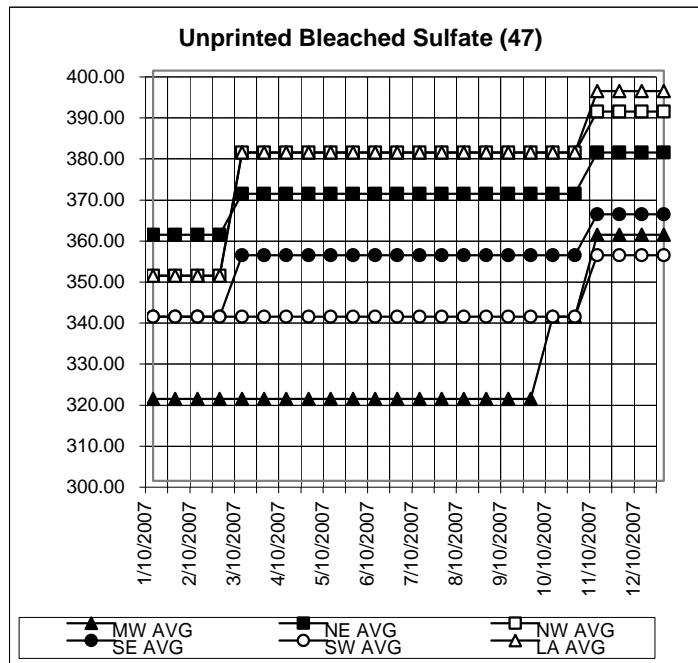

National	DATE
$343.33	1/10/2007
$343.33	1/25/2007
$343.33	2/10/2007
$343.33	2/25/2007
$357.50	3/10/2007
$357.50	3/25/2007
$357.50	4/10/2007
$357.50	4/25/2007
$357.50	5/10/2007
$357.50	5/25/2007
$357.50	6/10/2007
$357.50	6/25/2007
$357.50	7/10/2007
$357.50	7/25/2007
$357.50	8/10/2007
$357.50	8/25/2007
$357.50	9/10/2007
$357.50	9/25/2007
$360.83	10/10/2007
$360.83	10/25/2007
$374.17	11/10/2007
$374.17	11/25/2007
$374.17	12/10/2007
$374.17	12/25/2007