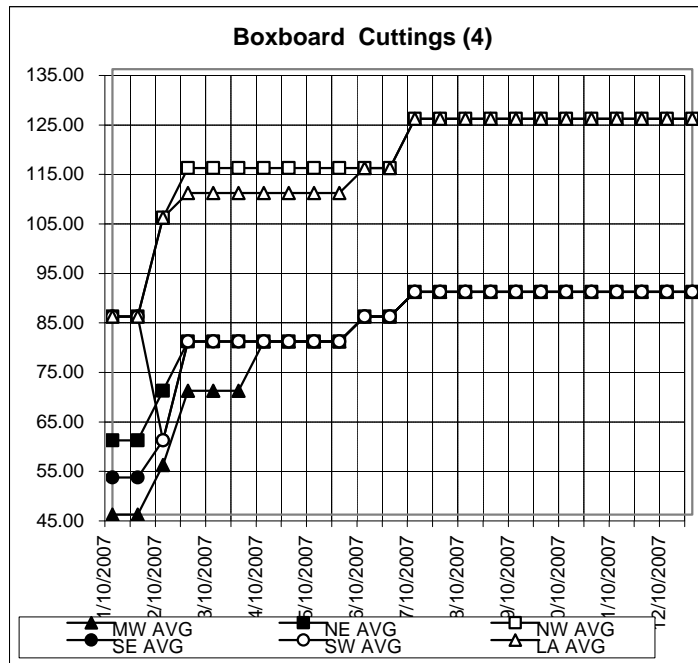

National	DATE
$68.75	1/10/2007
$68.75	1/25/2007
$75.83	2/10/2007
$89.17	2/25/2007
$89.17	3/10/2007
$89.17	3/25/2007
$90.83	4/10/2007
$90.83	4/25/2007
$90.83	5/10/2007
$90.83	5/25/2007
$95.00	6/10/2007
$95.00	6/25/2007
$101.67	7/10/2007
$101.67	7/25/2007
$101.67	8/10/2007
$101.67	8/25/2007
$101.67	9/10/2007
$101.67	9/25/2007
$101.67	10/10/2007
$101.67	10/25/2007
$101.67	11/10/2007
$101.67	11/25/2007
$101.67	12/10/2007
$101.67	12/25/2007