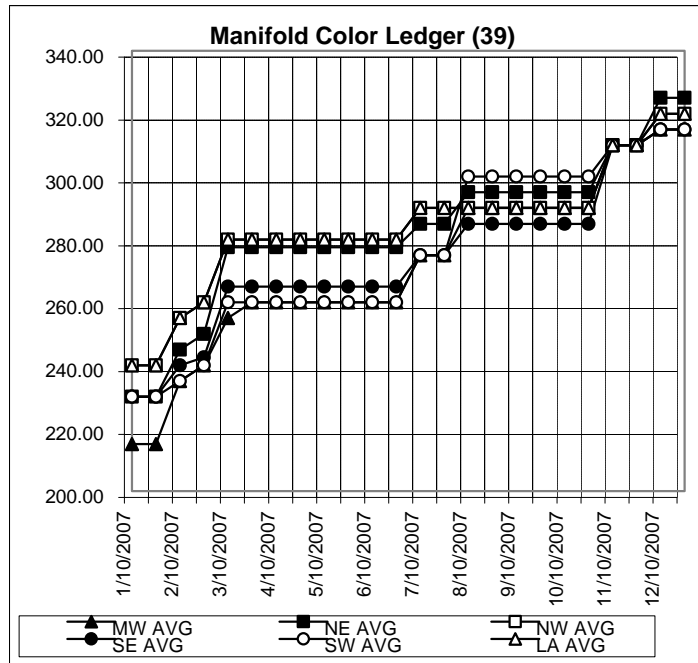

National	DATE
$139.17	1/10/2007
$139.17	1/25/2007
$160.00	2/10/2007
$160.00	2/25/2007
$180.00	3/10/2007
$180.00	3/25/2007
$180.00	4/10/2007
$180.00	4/25/2007
$170.00	5/10/2007
$170.00	5/25/2007
$170.00	6/10/2007
$170.00	6/25/2007
$182.50	7/10/2007
$182.50	7/25/2007
$190.83	8/10/2007
$190.83	8/25/2007
$190.83	9/10/2007
$190.83	9/25/2007
$190.83	10/10/2007
$190.83	10/25/2007
$200.83	11/10/2007
$200.83	11/25/2007
$200.83	12/10/2007
$200.83	12/25/2007