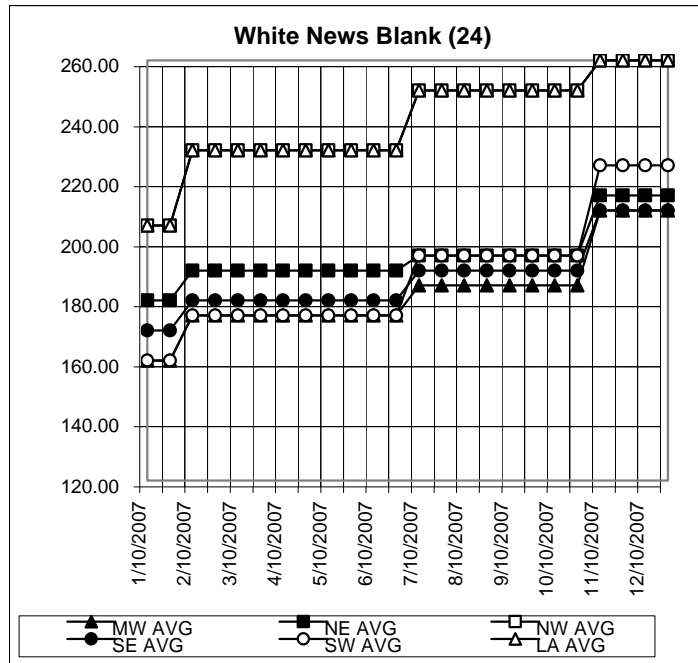

National	DATE
$180.00	1/10/2007
$180.00	1/25/2007
$196.67	2/10/2007
$196.67	2/25/2007
$196.67	3/10/2007
$196.67	3/25/2007
$196.67	4/10/2007
$196.67	4/25/2007
$196.67	5/10/2007
$196.67	5/25/2007
$196.67	6/10/2007
$196.67	6/25/2007
$210.83	7/10/2007
$210.83	7/25/2007
$210.83	8/10/2007
$210.83	8/25/2007
$210.83	9/10/2007
$210.83	9/25/2007
$210.83	10/10/2007
$210.83	10/25/2007
$230.00	11/10/2007
$230.00	11/25/2007
$230.00	12/10/2007
$230.00	12/25/2007