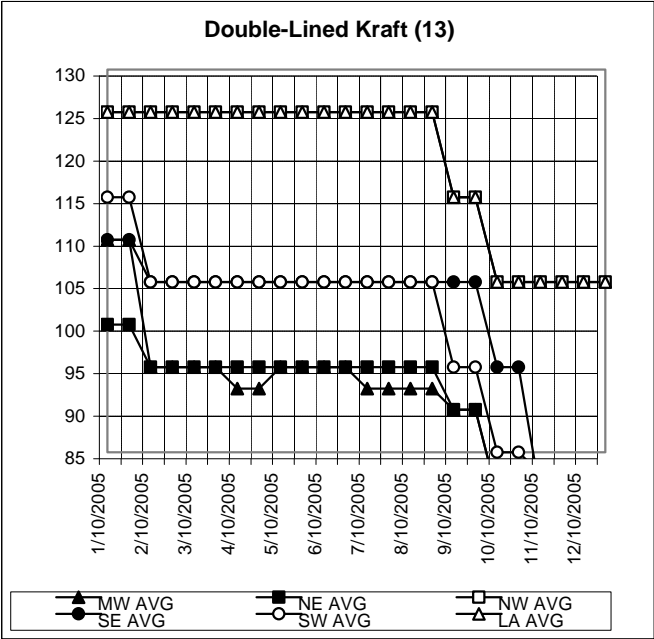

National	DATE
$114.17	1/10/2005
$114.17	1/25/2005
$108.33	2/10/2005
$108.33	2/25/2005
$108.33	3/10/2005
$108.33	3/25/2005
$107.92	4/10/2005
$107.92	4/25/2005
$108.33	5/10/2005
$108.33	5/25/2005
$108.33	6/10/2005
$108.33	6/25/2005
$107.92	7/10/2005
$107.92	7/25/2005
$107.92	8/10/2005
$107.92	8/25/2005
$101.67	9/10/2005
$101.67	9/25/2005
$91.67	10/10/2005
$91.67	10/25/2005
$85.00	11/10/2005
$85.00	11/25/2005
$85.00	12/10/2005
$85.00	12/25/2005