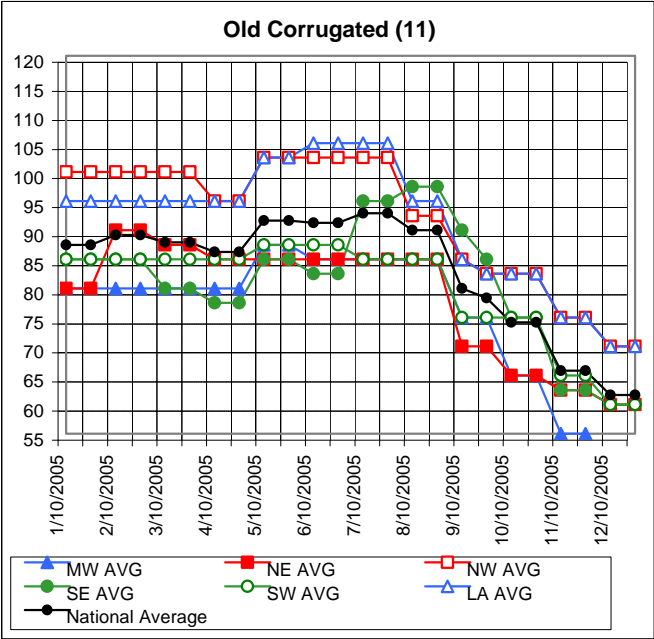

National	DATE
$87.50	1/10/2005
$87.50	1/25/2005
$89.17	2/10/2005
$89.17	2/25/2005
$87.92	3/10/2005
$87.92	3/25/2005
$86.25	4/10/2005
$86.25	4/25/2005
$91.67	5/10/2005
$91.67	5/25/2005
$91.25	6/10/2005
$91.25	6/25/2005
$92.92	7/10/2005
$92.92	7/25/2005
$90.00	8/10/2005
$90.00	8/25/2005
$80.00	9/10/2005
$78.33	9/25/2005
$74.17	10/10/2005
$74.17	10/25/2005
$65.83	11/10/2005
$65.83	11/25/2005
$61.67	12/10/2005
$61.67	12/25/2005