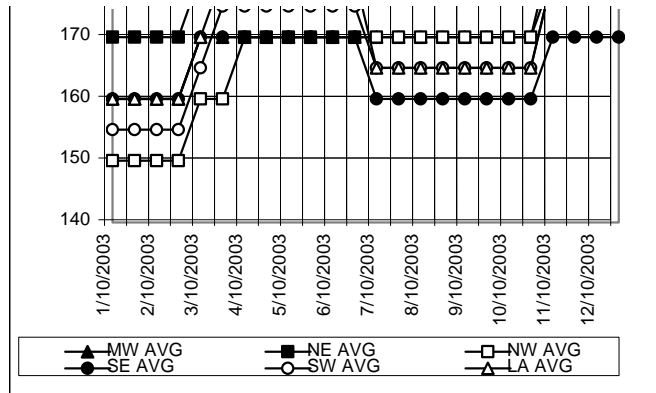

National	DATE
$287.92	1/10/2005
$287.92	1/25/2005
$306.25	2/10/2005
$306.25	2/25/2005
$306.25	3/10/2005
$306.25	3/25/2005
$306.25	4/10/2005
$306.25	4/25/2005
$312.92	5/10/2005
$312.92	5/25/2005
$312.92	6/10/2005
$312.92	6/25/2005
$312.50	7/10/2005
$312.50	7/25/2005
$312.50	8/10/2005
$312.50	8/25/2005
$311.67	9/10/2005
$311.67	9/25/2005
$302.08	10/10/2005
$302.08	10/25/2005
$303.75	11/10/2005
$303.75	11/25/2005
$303.75	12/10/2005
$303.75	12/25/2005