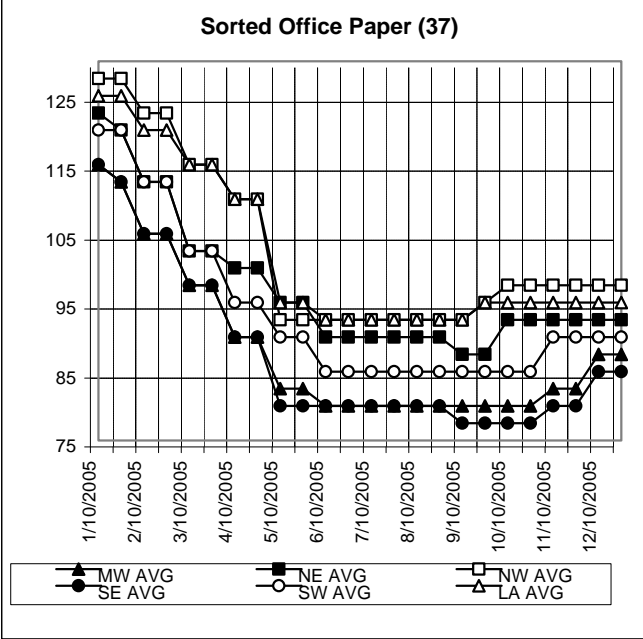

National	DATE
$120.83	1/10/2005
$119.58	1/25/2005
$112.92	2/10/2005
$112.92	2/25/2005
$105.00	3/10/2005
$105.00	3/25/2005
$99.17	4/10/2005
$99.17	4/25/2005
$89.17	5/10/2005
$89.17	5/25/2005
$86.67	6/10/2005
$86.67	6/25/2005
$86.67	7/10/2005
$86.67	7/25/2005
$86.67	8/10/2005
$86.67	8/25/2005
$85.83	9/10/2005
$86.67	9/25/2005
$87.92	10/10/2005
$87.92	10/25/2005
$89.58	11/10/2005
$89.58	11/25/2005
$91.25	12/10/2005
$91.25	12/25/2005