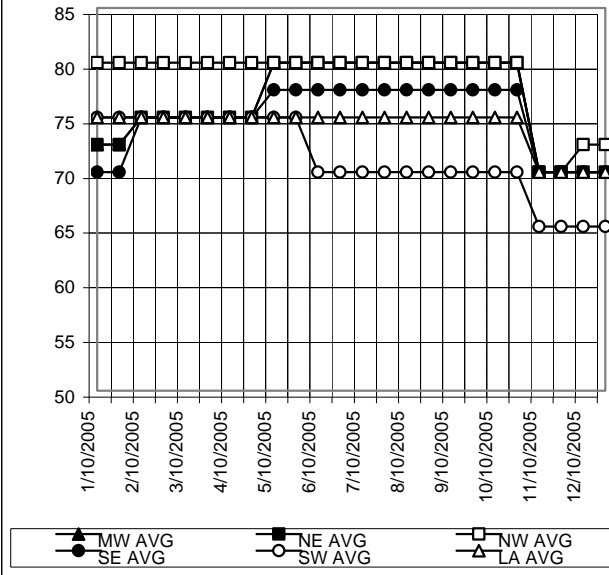

Old Magazines (10)

National	DATE
$74.58	1/10/2005
$74.58	1/25/2005
$77.50	2/10/2005
$77.50	2/25/2005
$77.50	3/10/2005
$77.50	3/25/2005
$77.50	4/10/2005
$77.50	4/25/2005
$78.75	5/10/2005
$78.75	5/25/2005
$77.92	6/10/2005
$77.92	6/25/2005
$77.08	7/10/2005
$77.08	7/25/2005
$77.08	8/10/2005
$77.08	8/25/2005
$77.08	9/10/2005
$77.08	9/25/2005
$77.08	10/10/2005
$77.08	10/25/2005
$70.00	11/10/2005
$70.00	11/25/2005
$70.42	12/10/2005
$70.42	12/25/2005