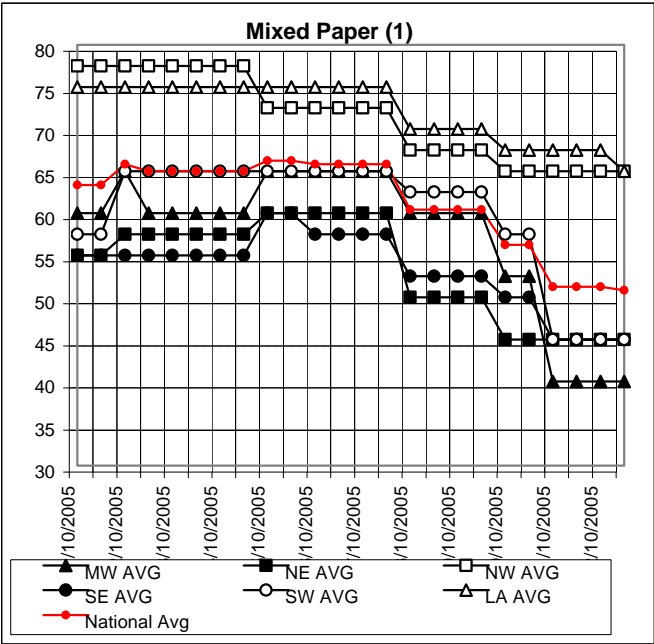

National	DATE
$63.33	1/10/2005
$63.33	1/25/2005
$65.83	2/10/2005
$65.00	2/25/2005
$65.00	3/10/2005
$65.00	3/25/2005
$65.00	4/10/2005
$65.00	4/25/2005
$66.25	5/10/2005
$66.25	5/25/2005
$65.83	6/10/2005
$65.83	6/25/2005
$65.83	7/10/2005
$65.83	7/25/2005
$60.42	8/10/2005
$60.42	8/25/2005
$60.42	9/10/2005
$60.42	9/25/2005
$56.25	10/10/2005
$56.25	10/25/2005
$51.25	11/10/2005
$51.25	11/25/2005
$51.25	12/10/2005
$50.83	12/25/2005