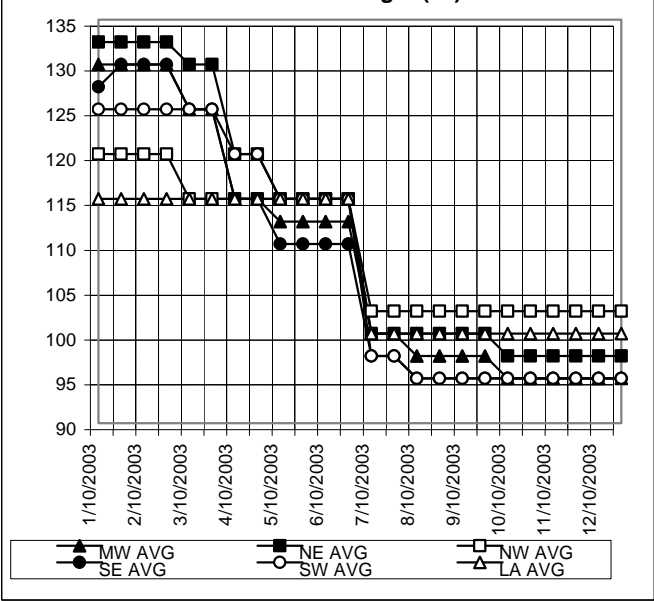

Sorted Color Ledger (38)

National	DATE
$120.83	1/10/2005
$119.58	1/25/2005
$112.92	2/10/2005
$112.92	2/25/2005
$105.00	3/10/2005
$105.00	3/25/2005
$99.17	4/10/2005
$99.17	4/25/2005
$89.17	5/10/2005
$89.17	5/25/2005
$86.67	6/10/2005
$86.67	6/25/2005
$86.67	7/10/2005
$86.67	7/25/2005
$86.67	8/10/2005
$86.67	8/25/2005
$85.83	9/10/2005
$86.67	9/25/2005
$87.92	10/10/2005
$87.92	10/25/2005
$89.58	11/10/2005
$89.58	11/25/2005
$91.67	12/10/2005
$91.67	12/25/2005