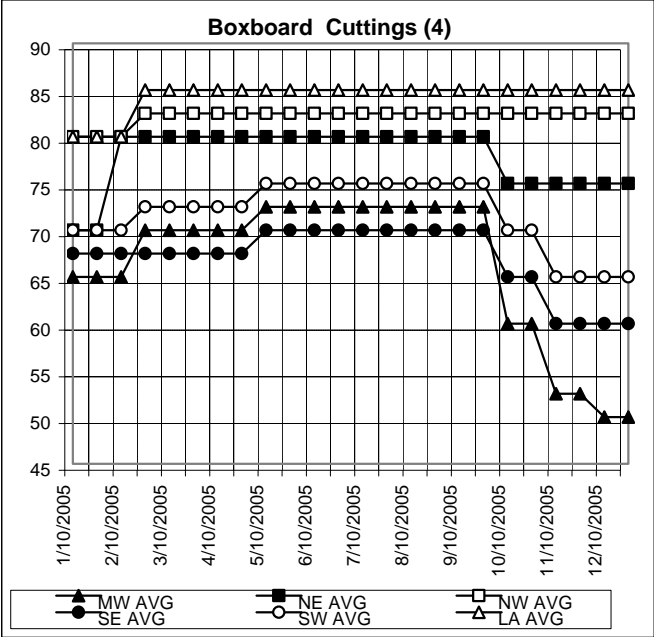

National	DATE
$72.08	1/10/2005
$72.08	1/25/2005
$73.75	2/10/2005
$76.25	2/25/2005
$76.25	3/10/2005
$76.25	3/25/2005
$76.25	4/10/2005
$76.25	4/25/2005
$77.50	5/10/2005
$77.50	5/25/2005
$77.50	6/10/2005
$77.50	6/25/2005
$77.50	7/10/2005
$77.50	7/25/2005
$77.50	8/10/2005
$77.50	8/25/2005
$77.50	9/10/2005
$77.50	9/25/2005
$72.92	10/10/2005
$72.92	10/25/2005
$70.00	11/10/2005
$70.00	11/25/2005
$69.58	12/10/2005
$69.58	12/25/2005