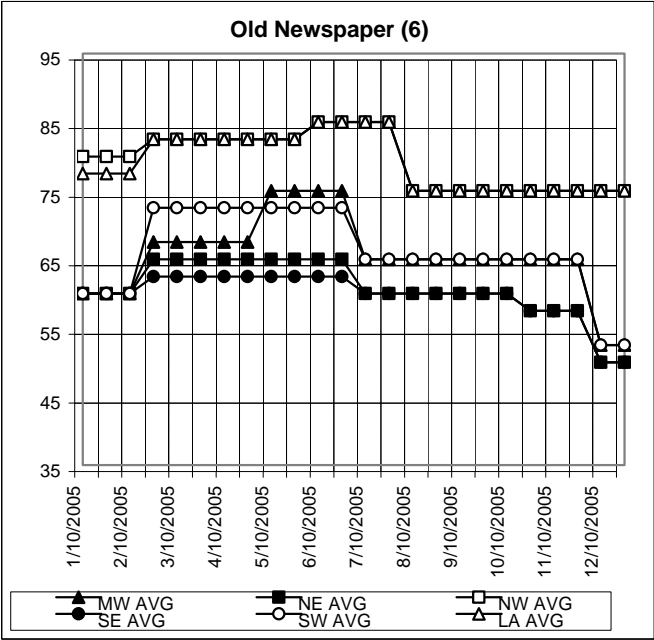

National	DATE
$66.25	1/10/2005
$66.25	1/25/2005
$66.25	2/10/2005
$72.08	2/25/2005
$72.08	3/10/2005
$72.08	3/25/2005
$72.08	4/10/2005
$72.08	4/25/2005
$73.33	5/10/2005
$73.33	5/25/2005
$74.17	6/10/2005
$74.17	6/25/2005
$70.00	7/10/2005
$70.00	7/25/2005
$66.67	8/10/2005
$66.67	8/25/2005
$66.67	9/10/2005
$66.67	9/25/2005
$66.67	10/10/2005
$65.83	10/25/2005
$65.83	11/10/2005
$65.83	11/25/2005
$59.17	12/10/2005
$59.17	12/25/2005