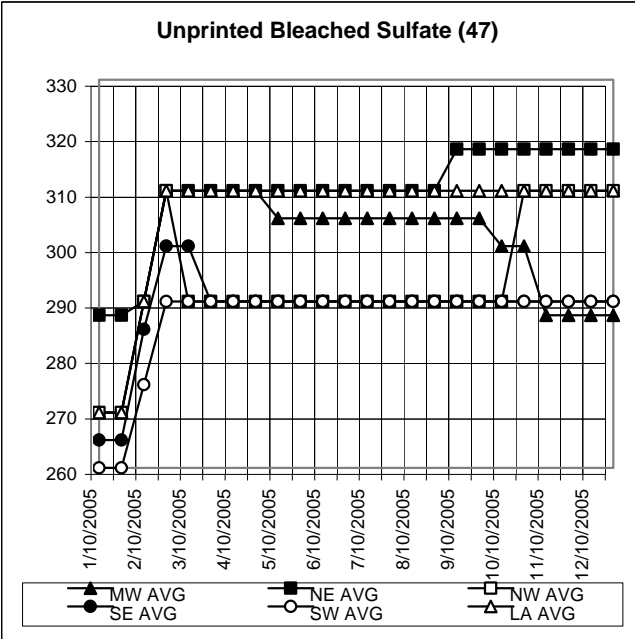

National	DATE
$270.42	1/10/2005
$270.42	1/25/2005
$286.67	2/10/2005
$305.00	2/25/2005
$301.67	3/10/2005
$300.00	3/25/2005
$300.00	4/10/2005
$300.00	4/25/2005
$299.17	5/10/2005
$299.17	5/25/2005
$299.17	6/10/2005
$299.17	6/25/2005
$299.17	7/10/2005
$299.17	7/25/2005
$299.17	8/10/2005
$299.17	8/25/2005
$300.42	9/10/2005
$300.42	9/25/2005
$299.58	10/10/2005
$302.92	10/25/2005
$300.83	11/10/2005
$300.83	11/25/2005
$300.83	12/10/2005
$300.83	12/25/2005