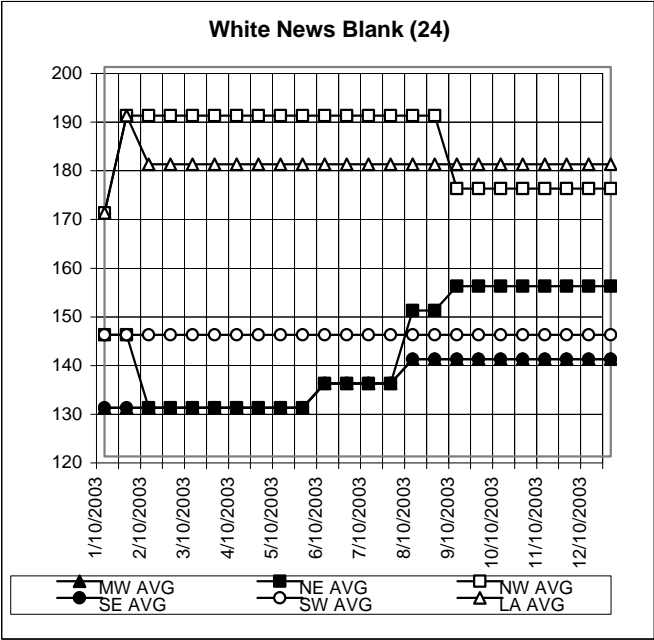

National	DATE
$160.00	1/10/2005
$160.00	1/25/2005
$165.00	2/10/2005
$165.00	2/25/2005
$165.00	3/10/2005
$165.00	3/25/2005
$165.00	4/10/2005
$165.00	4/25/2005
$173.33	5/10/2005
$173.33	5/25/2005
$173.33	6/10/2005
$173.33	6/25/2005
$171.67	7/10/2005
$171.67	7/25/2005
$171.67	8/10/2005
$171.67	8/25/2005
$171.67	9/10/2005
$171.67	9/25/2005
$165.42	10/10/2005
$165.42	10/25/2005
$162.92	11/10/2005
$162.92	11/25/2005
$162.92	12/10/2005
$162.92	12/25/2005