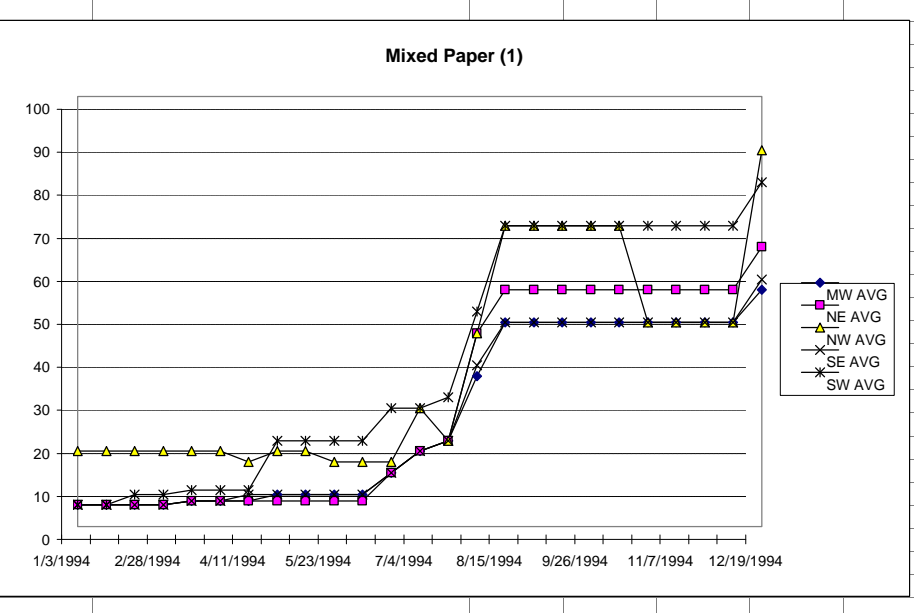

NUMBER	GRADE	REGION	DATE	LOW	HIGH	SW AVG						Date	Grade Natl
01	MIXED PAPER	SW	1/3/1994	5	5	5.00						1/3/1994	7.50
01	MIXED PAPER	SW	1/31/1994	5	5	5.00						1/31/1994	7.50
01	MIXED PAPER	SW	2/14/1994	5	10	7.50						2/14/1994	8.00
01	MIXED PAPER	SW	2/28/1994	5	10	7.50						2/28/1994	8.00
01	MIXED PAPER	SW	3/14/1994	5	12	8.50						3/14/1994	8.80
01	MIXED PAPER	SW	3/28/1994	5	12	8.50						3/28/1994	8.80
01	MIXED PAPER	SW	4/11/1994	5	12	8.50						4/11/1994	8.60
01	MIXED PAPER	SW	4/25/1994	10	30	20.00						4/25/1994	11.70
01	MIXED PAPER	SW	5/9/1994	10	30	20.00						5/9/1994	11.70
01	MIXED PAPER	SW	5/23/1994	10	30	20.00						5/23/1994	11.20
01	MIXED PAPER	SW	6/6/1994	10	30	20.00						6/6/1994	11.20
01	MIXED PAPER	SW	6/20/1994	15	40	27.50						6/20/1994	16.00
01	MIXED PAPER	SW	7/4/1994	15	40	27.50						7/4/1994	21.50
01	MIXED PAPER	SW	7/18/1994	15	45	30.00						7/18/1994	22.00
01	MIXED PAPER	SW	8/1/1994	45	55	50.00						8/1/1994	42.50
01	MIXED PAPER	SW	8/15/1994	65	75	70.00						8/15/1994	58.00
01	MIXED PAPER	SW	8/29/1994	65	75	70.00						8/29/1994	58.00
01	MIXED PAPER	SW	9/12/1994	65	75	70.00						9/12/1994	58.00
01	MIXED PAPER	SW	9/26/1994	65	75	70.00						9/26/1994	58.00
01	MIXED PAPER	SW	10/10/1994	65	75	70.00						10/10/1994	58.00
01	MIXED PAPER	SW	10/24/1994	65	75	70.00						10/24/1994	53.50
01	MIXED PAPER	SW	11/7/1994	65	75	70.00						11/7/1994	53.50
01	MIXED PAPER	SW	11/21/1994	65	75	70.00						11/21/1994	53.50
01	MIXED PAPER	SW	12/5/1994	65	75	70.00						12/5/1994	53.50
01	MIXED PAPER	SW	12/19/1994	75	85	80.00						12/19/1994	69.00
													0.00