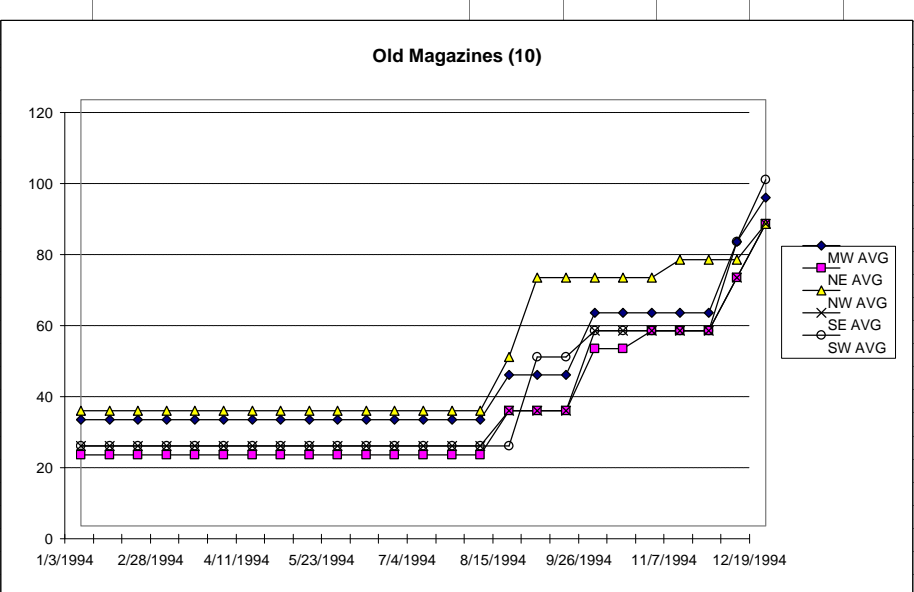

NUMBER	GRADE	REGION	DATE	LOW	HIGH	SW AVG	DATE	#VALUE!
10	OLD MAGAZINES	SW	1/3/1994	20	25	22.50	1/3/1994	25.50
10	OLD MAGAZINES	SW	1/31/1994	20	25	22.50	1/31/1994	25.50
10	OLD MAGAZINES	SW	2/14/1994	20	25	22.50	2/14/1994	25.50
10	OLD MAGAZINES	SW	2/28/1994	20	25	22.50	2/28/1994	25.50
10	OLD MAGAZINES	SW	3/14/1994	20	25	22.50	3/14/1994	25.50
10	OLD MAGAZINES	SW	3/28/1994	20	25	22.50	3/28/1994	25.50
10	OLD MAGAZINES	SW	4/11/1994	20	25	22.50	4/11/1994	25.50
10	OLD MAGAZINES	SW	4/25/1994	20	25	22.50	4/25/1994	25.50
10	OLD MAGAZINES	SW	5/9/1994	20	25	22.50	5/9/1994	25.50
10	OLD MAGAZINES	SW	5/23/1994	20	25	22.50	5/23/1994	25.50
10	OLD MAGAZINES	SW	6/6/1994	20	25	22.50	6/6/1994	25.50
10	OLD MAGAZINES	SW	6/20/1994	20	25	22.50	6/20/1994	25.50
10	OLD MAGAZINES	SW	7/4/1994	20	25	22.50	7/4/1994	25.50
10	OLD MAGAZINES	SW	7/18/1994	20	25	22.50	7/18/1994	25.50
10	OLD MAGAZINES	SW	8/1/1994	20	25	22.50	8/1/1994	25.50
10	OLD MAGAZINES	SW	8/15/1994	20	25	22.50	8/15/1994	35.50
10	OLD MAGAZINES	SW	8/29/1994	40	55	47.50	8/29/1994	45.00
10	OLD MAGAZINES	SW	9/12/1994	40	55	47.50	9/12/1994	45.00
10	OLD MAGAZINES	SW	9/26/1994	40	70	55.00	9/26/1994	58.00
10	OLD MAGAZINES	SW	10/10/1994	40	70	55.00	10/10/1994	58.00
10	OLD MAGAZINES	SW	10/24/1994	40	70	55.00	10/24/1994	59.00
10	OLD MAGAZINES	SW	11/7/1994	40	70	55.00	11/7/1994	60.00
10	OLD MAGAZINES	SW	11/21/1994	40	70	55.00	11/21/1994	60.00
10	OLD MAGAZINES	SW	12/5/1994	70	90	80.00	12/5/1994	75.00
10	OLD MAGAZINES	SW	12/19/1994	85	110	97.50	12/19/1994	89.00
								0.00