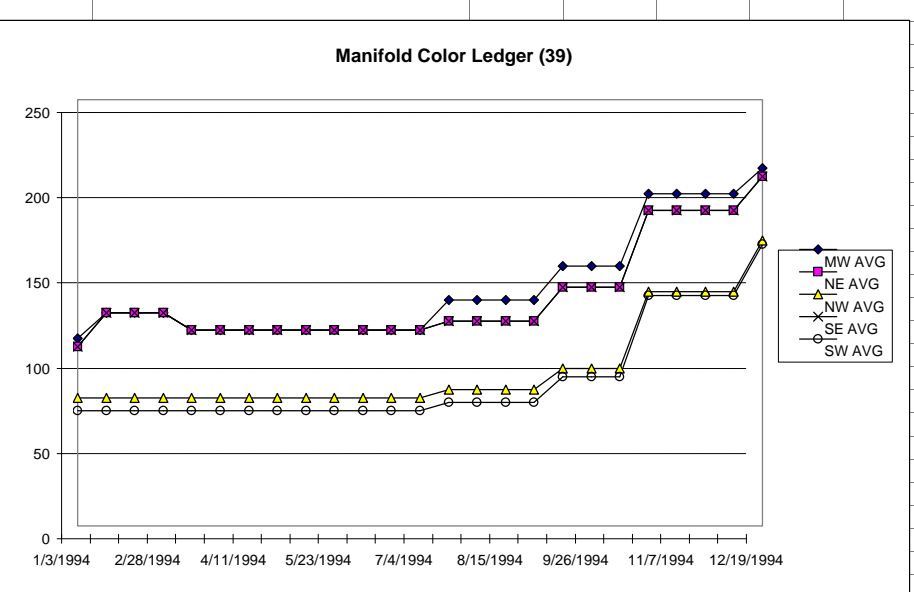

NUMBER	GRADE	REGION	DATE	LOW	HIGH	SW AVG	DATE	#VALUE!
39	MANIFOLD COLORED LEDGER	SW	1/3/1994	60	75	67.50	1/3/1994	92.50
39	MANIFOLD COLORED LEDGER	SW	1/31/1994	60	75	67.50	1/31/1994	103.50
39	MANIFOLD COLORED LEDGER	SW	2/14/1994	60	75	67.50	2/14/1994	103.50
39	MANIFOLD COLORED LEDGER	SW	2/28/1994	60	75	67.50	2/28/1994	103.50
39	MANIFOLD COLORED LEDGER	SW	3/14/1994	60	75	67.50	3/14/1994	97.50
39	MANIFOLD COLORED LEDGER	SW	3/28/1994	60	75	67.50	3/28/1994	97.50
39	MANIFOLD COLORED LEDGER	SW	4/11/1994	60	75	67.50	4/11/1994	97.50
39	MANIFOLD COLORED LEDGER	SW	4/25/1994	60	75	67.50	4/25/1994	97.50
39	MANIFOLD COLORED LEDGER	SW	5/9/1994	60	75	67.50	5/9/1994	97.50
39	MANIFOLD COLORED LEDGER	SW	5/23/1994	60	75	67.50	5/23/1994	97.50
39	MANIFOLD COLORED LEDGER	SW	6/6/1994	60	75	67.50	6/6/1994	97.50
39	MANIFOLD COLORED LEDGER	SW	6/20/1994	60	75	67.50	6/20/1994	97.50
39	MANIFOLD COLORED LEDGER	SW	7/4/1994	60	75	67.50	7/4/1994	97.50
39	MANIFOLD COLORED LEDGER	SW	7/18/1994	65	80	72.50	7/18/1994	105.00
39	MANIFOLD COLORED LEDGER	SW	8/1/1994	65	80	72.50	8/1/1994	105.00
39	MANIFOLD COLORED LEDGER	SW	8/15/1994	65	80	72.50	8/15/1994	105.00
39	MANIFOLD COLORED LEDGER	SW	8/29/1994	65	80	72.50	8/29/1994	105.00
39	MANIFOLD COLORED LEDGER	SW	9/12/1994	85	90	87.50	9/12/1994	122.50
39	MANIFOLD COLORED LEDGER	SW	9/26/1994	85	90	87.50	9/26/1994	122.50
39	MANIFOLD COLORED LEDGER	SW	10/10/1994	85	90	87.50	10/10/1994	122.50
39	MANIFOLD COLORED LEDGER	SW	10/24/1994	130	140	135.00	10/24/1994	167.50
39	MANIFOLD COLORED LEDGER	SW	11/7/1994	130	140	135.00	11/7/1994	167.50
39	MANIFOLD COLORED LEDGER	SW	11/21/1994	130	140	135.00	11/21/1994	167.50
39	MANIFOLD COLORED LEDGER	SW	12/5/1994	130	140	135.00	12/5/1994	167.50
39	MANIFOLD COLORED LEDGER	SW	12/19/1994	160	170	165.00	12/19/1994	190.50
								0.00