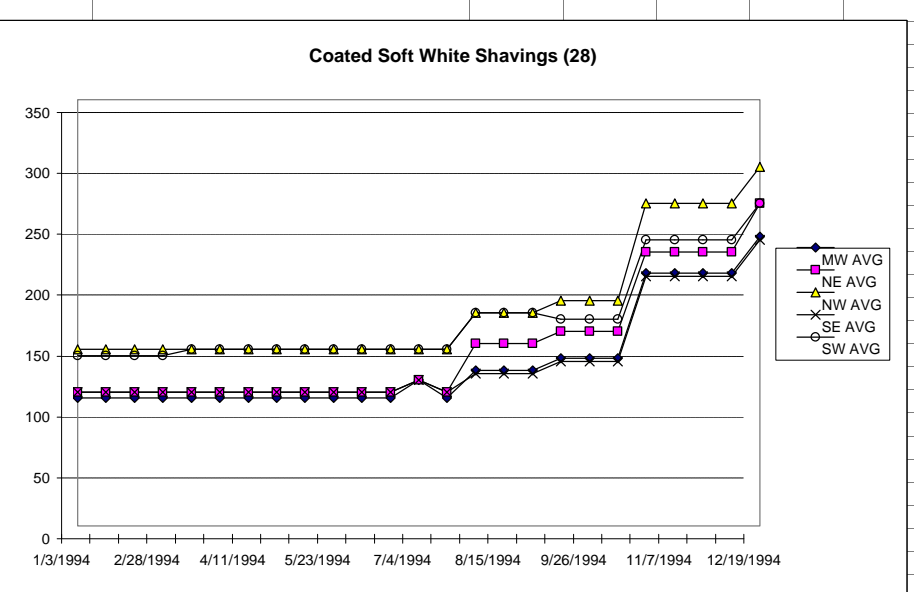

NUMBER	GRADE	REGION	DATE	LOW	HIGH	SW AVG	DATE	#VALUE!
28	COATED SOFT WHITE SHAVING	SW	1/3/1994	140	140	140.00	1/3/1994	122.00
28	COATED SOFT WHITE SHAVING	SW	1/31/1994	140	140	140.00	1/31/1994	122.00
28	COATED SOFT WHITE SHAVING	SW	2/14/1994	140	140	140.00	2/14/1994	122.00
28	COATED SOFT WHITE SHAVING	SW	2/28/1994	140	140	140.00	2/28/1994	122.00
28	COATED SOFT WHITE SHAVING	SW	3/14/1994	140	150	145.00	3/14/1994	123.00
28	COATED SOFT WHITE SHAVING	SW	3/28/1994	140	150	145.00	3/28/1994	123.00
28	COATED SOFT WHITE SHAVING	SW	4/11/1994	140	150	145.00	4/11/1994	123.00
28	COATED SOFT WHITE SHAVING	SW	4/25/1994	140	150	145.00	4/25/1994	123.00
28	COATED SOFT WHITE SHAVING	SW	5/9/1994	140	150	145.00	5/9/1994	123.00
28	COATED SOFT WHITE SHAVING	SW	5/23/1994	140	150	145.00	5/23/1994	123.00
28	COATED SOFT WHITE SHAVING	SW	6/6/1994	140	150	145.00	6/6/1994	123.00
28	COATED SOFT WHITE SHAVING	SW	6/20/1994	140	150	145.00	6/20/1994	123.00
28	COATED SOFT WHITE SHAVING	SW	7/4/1994	140	150	145.00	7/4/1994	130.00
28	COATED SOFT WHITE SHAVING	SW	7/18/1994	140	150	145.00	7/18/1994	123.00
28	COATED SOFT WHITE SHAVING	SW	8/1/1994	170	180	175.00	8/1/1994	150.50
28	COATED SOFT WHITE SHAVING	SW	8/15/1994	170	180	175.00	8/15/1994	150.50
28	COATED SOFT WHITE SHAVING	SW	8/29/1994	170	180	175.00	8/29/1994	150.50
28	COATED SOFT WHITE SHAVING	SW	9/12/1994	160	180	170.00	9/12/1994	157.50
28	COATED SOFT WHITE SHAVING	SW	9/26/1994	160	180	170.00	9/26/1994	157.50
28	COATED SOFT WHITE SHAVING	SW	10/10/1994	160	180	170.00	10/10/1994	157.50
28	COATED SOFT WHITE SHAVING	SW	10/24/1994	230	240	235.00	10/24/1994	227.50
28	COATED SOFT WHITE SHAVING	SW	11/7/1994	230	240	235.00	11/7/1994	227.50
28	COATED SOFT WHITE SHAVING	SW	11/21/1994	230	240	235.00	11/21/1994	227.50
28	COATED SOFT WHITE SHAVING	SW	12/5/1994	230	240	235.00	12/5/1994	227.50
28	COATED SOFT WHITE SHAVING	SW	12/19/1994	260	270	265.00	12/19/1994	259.50
								0.00