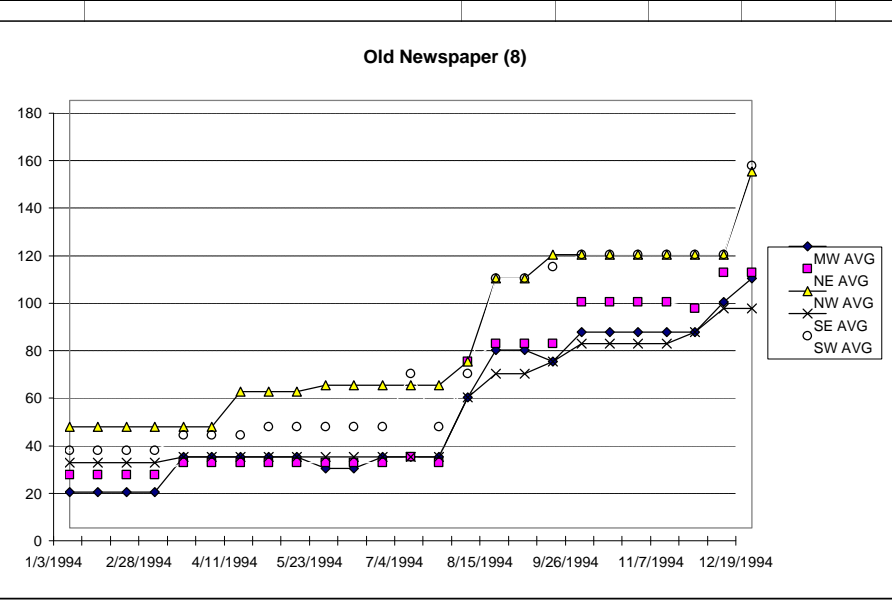

NUMBER	GRADE	REGION	DATE	LOW	HIGH	SW AVG	DATE	#VALUE!
08	OLD NEWSPAPER	SW	1/3/1994	30	35	32.50	1/3/1994	28.00
08	OLD NEWSPAPER	SW	1/31/1994	30	35	32.50	1/31/1994	28.00
08	OLD NEWSPAPER	SW	2/14/1994	30	35	32.50	2/14/1994	28.00
08	OLD NEWSPAPER	SW	2/28/1994	30	35	32.50	2/28/1994	28.00
08	OLD NEWSPAPER	SW	3/14/1994	35	43	39.00	3/14/1994	33.80
08	OLD NEWSPAPER	SW	3/28/1994	35	43	39.00	3/28/1994	33.80
08	OLD NEWSPAPER	SW	4/11/1994	35	43	39.00	4/11/1994	36.80
08	OLD NEWSPAPER	SW	4/25/1994	40	45	42.50	4/25/1994	37.50
08	OLD NEWSPAPER	SW	5/9/1994	40	45	42.50	5/9/1994	37.50
08	OLD NEWSPAPER	SW	5/23/1994	40	45	42.50	5/23/1994	37.00
08	OLD NEWSPAPER	SW	6/6/1994	40	45	42.50	6/6/1994	37.00
08	OLD NEWSPAPER	SW	6/20/1994	40	45	42.50	6/20/1994	38.00
08	OLD NEWSPAPER	SW	7/4/1994	60	70	65.00	7/4/1994	43.00
08	OLD NEWSPAPER	SW	7/18/1994	40	45	42.50	7/18/1994	38.00
08	OLD NEWSPAPER	SW	8/1/1994	60	70	65.00	8/1/1994	63.00
08	OLD NEWSPAPER	SW	8/15/1994	100	110	105.00	8/15/1994	85.50
08	OLD NEWSPAPER	SW	8/29/1994	100	110	105.00	8/29/1994	85.50
08	OLD NEWSPAPER	SW	9/12/1994	105	115	110.00	9/12/1994	88.50
08	OLD NEWSPAPER	SW	9/26/1994	110	120	115.00	9/26/1994	97.00
08	OLD NEWSPAPER	SW	10/10/1994	110	120	115.00	10/10/1994	97.00
08	OLD NEWSPAPER	SW	10/24/1994	110	120	115.00	10/24/1994	97.00
08	OLD NEWSPAPER	SW	11/7/1994	110	120	115.00	11/7/1994	97.00
08	OLD NEWSPAPER	SW	11/21/1994	110	120	115.00	11/21/1994	97.50
08	OLD NEWSPAPER	SW	12/5/1994	110	120	115.00	12/5/1994	105.00
08	OLD NEWSPAPER	SW	12/19/1994	150	155	152.50	12/19/1994	121.50
								0.00