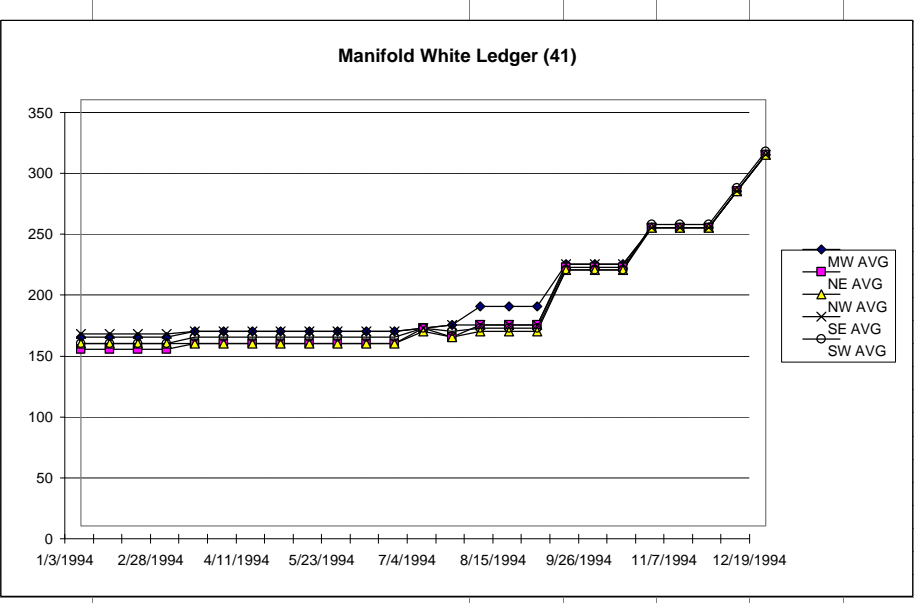

NUMBER	GRADE	REGION	DATE	LOW	HIGH	SW AVG	DATE	#VALUE!
41	MANIFOLD WHITE LEDGER	SW	1/3/1994	140	160	150.00	1/3/1994	151.50
41	MANIFOLD WHITE LEDGER	SW	1/31/1994	140	160	150.00	1/31/1994	151.50
41	MANIFOLD WHITE LEDGER	SW	2/14/1994	140	160	150.00	2/14/1994	151.50
41	MANIFOLD WHITE LEDGER	SW	2/28/1994	140	160	150.00	2/28/1994	151.50
41	MANIFOLD WHITE LEDGER	SW	3/14/1994	145	165	155.00	3/14/1994	155.00
41	MANIFOLD WHITE LEDGER	SW	3/28/1994	145	165	155.00	3/28/1994	155.00
41	MANIFOLD WHITE LEDGER	SW	4/11/1994	145	165	155.00	4/11/1994	155.00
41	MANIFOLD WHITE LEDGER	SW	4/25/1994	145	165	155.00	4/25/1994	155.00
41	MANIFOLD WHITE LEDGER	SW	5/9/1994	145	165	155.00	5/9/1994	155.00
41	MANIFOLD WHITE LEDGER	SW	5/23/1994	145	165	155.00	5/23/1994	155.00
41	MANIFOLD WHITE LEDGER	SW	6/6/1994	145	165	155.00	6/6/1994	155.00
41	MANIFOLD WHITE LEDGER	SW	6/20/1994	145	165	155.00	6/20/1994	155.00
41	MANIFOLD WHITE LEDGER	SW	7/4/1994	155	170	162.50	7/4/1994	162.00
41	MANIFOLD WHITE LEDGER	SW	7/18/1994	150	170	160.00	7/18/1994	160.00
41	MANIFOLD WHITE LEDGER	SW	8/1/1994	155	170	162.50	8/1/1994	166.50
41	MANIFOLD WHITE LEDGER	SW	8/15/1994	155	170	162.50	8/15/1994	166.50
41	MANIFOLD WHITE LEDGER	SW	8/29/1994	155	170	162.50	8/29/1994	166.50
41	MANIFOLD WHITE LEDGER	SW	9/12/1994	205	215	210.00	9/12/1994	212.50
41	MANIFOLD WHITE LEDGER	SW	9/26/1994	205	215	210.00	9/26/1994	212.50
41	MANIFOLD WHITE LEDGER	SW	10/10/1994	205	215	210.00	10/10/1994	212.50
41	MANIFOLD WHITE LEDGER	SW	10/24/1994	245	250	247.50	10/24/1994	245.50
41	MANIFOLD WHITE LEDGER	SW	11/7/1994	245	250	247.50	11/7/1994	245.50
41	MANIFOLD WHITE LEDGER	SW	11/21/1994	245	250	247.50	11/21/1994	245.50
41	MANIFOLD WHITE LEDGER	SW	12/5/1994	275	280	277.50	12/5/1994	275.50
41	MANIFOLD WHITE LEDGER	SW	12/19/1994	305	310	307.50	12/19/1994	305.50
								0.00