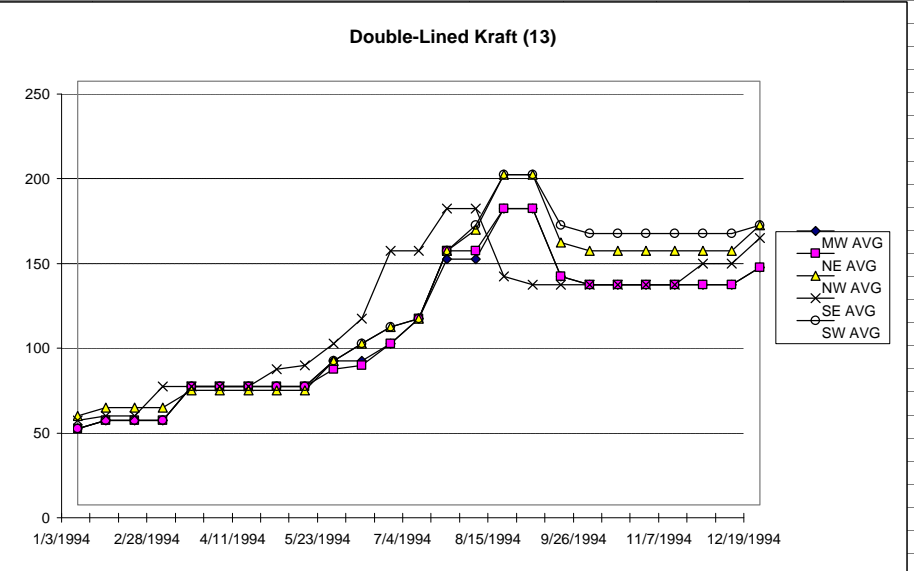

NUMBER	GRADE	REGION	DATE	LOW	HIGH	SW AVG	DATE	#VALUE!
13	DOUBLE LINED KRAFT CUTS	SW	1/3/1994	40	50	45.00	1/3/1994	47.50
13	DOUBLE LINED KRAFT CUTS	SW	1/31/1994	45	55	50.00	1/31/1994	52.00
13	DOUBLE LINED KRAFT CUTS	SW	2/14/1994	45	55	50.00	2/14/1994	52.00
13	DOUBLE LINED KRAFT CUTS	SW	2/28/1994	45	55	50.00	2/28/1994	55.50
13	DOUBLE LINED KRAFT CUTS	SW	3/14/1994	60	80	70.00	3/14/1994	69.50
13	DOUBLE LINED KRAFT CUTS	SW	3/28/1994	60	80	70.00	3/28/1994	69.50
13	DOUBLE LINED KRAFT CUTS	SW	4/11/1994	60	80	70.00	4/11/1994	69.50
13	DOUBLE LINED KRAFT CUTS	SW	4/25/1994	60	80	70.00	4/25/1994	71.50
13	DOUBLE LINED KRAFT CUTS	SW	5/9/1994	60	80	70.00	5/9/1994	72.00
13	DOUBLE LINED KRAFT CUTS	SW	5/23/1994	75	95	85.00	5/23/1994	86.00
13	DOUBLE LINED KRAFT CUTS	SW	6/6/1994	85	105	95.00	6/6/1994	93.50
13	DOUBLE LINED KRAFT CUTS	SW	6/20/1994	95	115	105.00	6/20/1994	110.00
13	DOUBLE LINED KRAFT CUTS	SW	7/4/1994	100	120	110.00	7/4/1994	118.00
13	DOUBLE LINED KRAFT CUTS	SW	7/18/1994	140	160	150.00	7/18/1994	154.00
13	DOUBLE LINED KRAFT CUTS	SW	8/1/1994	160	170	165.00	8/1/1994	159.50
13	DOUBLE LINED KRAFT CUTS	SW	8/15/1994	190	200	195.00	8/15/1994	175.00
13	DOUBLE LINED KRAFT CUTS	SW	8/29/1994	190	200	195.00	8/29/1994	174.00
13	DOUBLE LINED KRAFT CUTS	SW	9/12/1994	160	170	165.00	9/12/1994	144.00
13	DOUBLE LINED KRAFT CUTS	SW	9/26/1994	150	170	160.00	9/26/1994	140.00
13	DOUBLE LINED KRAFT CUTS	SW	10/10/1994	150	170	160.00	10/10/1994	140.00
13	DOUBLE LINED KRAFT CUTS	SW	10/24/1994	150	170	160.00	10/24/1994	140.00
13	DOUBLE LINED KRAFT CUTS	SW	11/7/1994	150	170	160.00	11/7/1994	140.00
13	DOUBLE LINED KRAFT CUTS	SW	11/21/1994	150	170	160.00	11/21/1994	142.50
13	DOUBLE LINED KRAFT CUTS	SW	12/5/1994	150	170	160.00	12/5/1994	142.50
13	DOUBLE LINED KRAFT CUTS	SW	12/19/1994	160	170	165.00	12/19/1994	153.50
								0.00