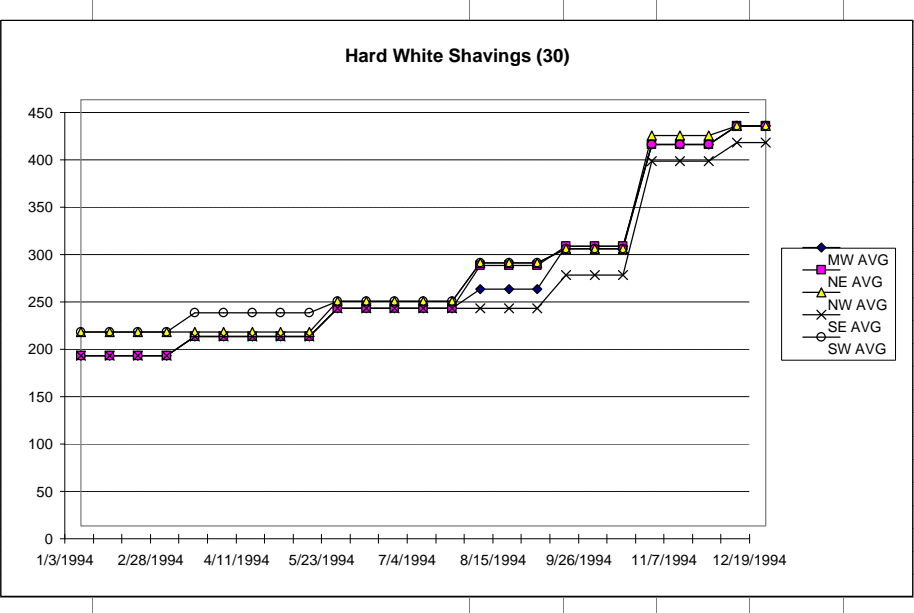

NUMBER	GRADE	REGION	DATE	LOW	HIGH	SW AVG	DATE	#VALUE!
30	HARD WHITE SHAVINGS	SW	1/3/1994	200	210	205.00	1/3/1994	190.00
30	HARD WHITE SHAVINGS	SW	1/31/1994	200	210	205.00	1/31/1994	190.00
30	HARD WHITE SHAVINGS	SW	2/14/1994	200	210	205.00	2/14/1994	190.00
30	HARD WHITE SHAVINGS	SW	2/28/1994	200	210	205.00	2/28/1994	190.00
30	HARD WHITE SHAVINGS	SW	3/14/1994	220	230	225.00	3/14/1994	206.00
30	HARD WHITE SHAVINGS	SW	3/28/1994	220	230	225.00	3/28/1994	206.00
30	HARD WHITE SHAVINGS	SW	4/11/1994	220	230	225.00	4/11/1994	206.00
30	HARD WHITE SHAVINGS	SW	4/25/1994	220	230	225.00	4/25/1994	206.00
30	HARD WHITE SHAVINGS	SW	5/9/1994	220	230	225.00	5/9/1994	206.00
30	HARD WHITE SHAVINGS	SW	5/23/1994	230	245	237.50	5/23/1994	233.00
30	HARD WHITE SHAVINGS	SW	6/6/1994	230	245	237.50	6/6/1994	233.00
30	HARD WHITE SHAVINGS	SW	6/20/1994	230	245	237.50	6/20/1994	233.00
30	HARD WHITE SHAVINGS	SW	7/4/1994	230	245	237.50	7/4/1994	233.00
30	HARD WHITE SHAVINGS	SW	7/18/1994	230	245	237.50	7/18/1994	233.00
30	HARD WHITE SHAVINGS	SW	8/1/1994	270	285	277.50	8/1/1994	262.00
30	HARD WHITE SHAVINGS	SW	8/15/1994	270	285	277.50	8/15/1994	262.00
30	HARD WHITE SHAVINGS	SW	8/29/1994	270	285	277.50	8/29/1994	262.00
30	HARD WHITE SHAVINGS	SW	9/12/1994	290	295	292.50	9/12/1994	288.00
30	HARD WHITE SHAVINGS	SW	9/26/1994	290	295	292.50	9/26/1994	288.00
30	HARD WHITE SHAVINGS	SW	10/10/1994	290	295	292.50	10/10/1994	288.00
30	HARD WHITE SHAVINGS	SW	10/24/1994	400	405	402.50	10/24/1994	401.00
30	HARD WHITE SHAVINGS	SW	11/7/1994	400	405	402.50	11/7/1994	401.00
30	HARD WHITE SHAVINGS	SW	11/21/1994	400	405	402.50	11/21/1994	401.00
30	HARD WHITE SHAVINGS	SW	12/5/1994	420	425	422.50	12/5/1994	419.00
30	HARD WHITE SHAVINGS	SW	12/19/1994	420	425	422.50	12/19/1994	419.00
								0.00