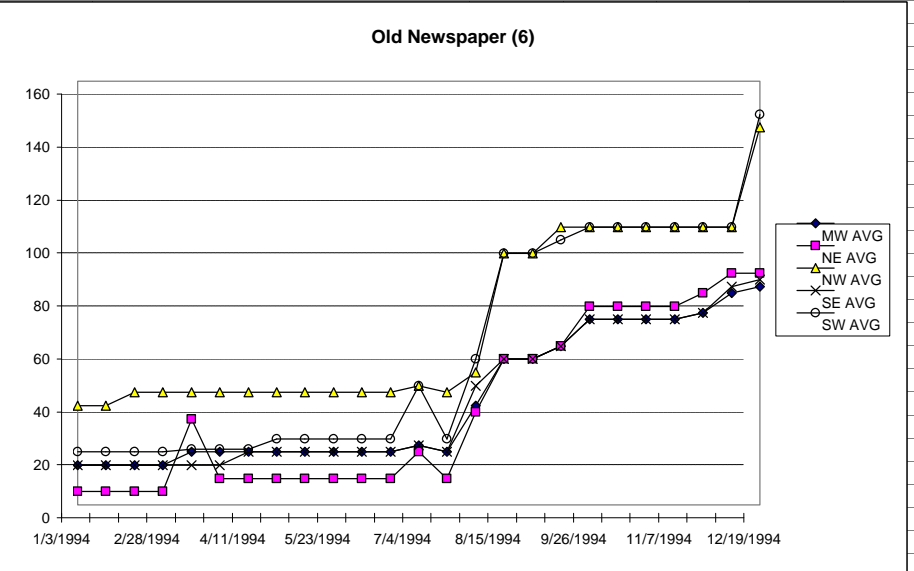

NUMBER	GRADE	REGION	DATE	LOW	HIGH	SW AVG	DATE	#VALUE!
06	OLD NEWSPAPER	SW	1/3/1994	15	25	20.00	1/3/1994	18.50
06	OLD NEWSPAPER	SW	1/31/1994	15	25	20.00	1/31/1994	18.50
06	OLD NEWSPAPER	SW	2/14/1994	15	25	20.00	2/14/1994	19.50
06	OLD NEWSPAPER	SW	2/28/1994	15	25	20.00	2/28/1994	19.50
06	OLD NEWSPAPER	SW	3/14/1994	15	27	21.00	3/14/1994	26.20
06	OLD NEWSPAPER	SW	3/28/1994	15	27	21.00	3/28/1994	21.70
06	OLD NEWSPAPER	SW	4/11/1994	15	27	21.00	4/11/1994	22.70
06	OLD NEWSPAPER	SW	4/25/1994	15	35	25.00	4/25/1994	23.50
06	OLD NEWSPAPER	SW	5/9/1994	15	35	25.00	5/9/1994	23.50
06	OLD NEWSPAPER	SW	5/23/1994	15	35	25.00	5/23/1994	23.50
06	OLD NEWSPAPER	SW	6/6/1994	15	35	25.00	6/6/1994	23.50
06	OLD NEWSPAPER	SW	6/20/1994	15	35	25.00	6/20/1994	23.50
06	OLD NEWSPAPER	SW	7/4/1994	40	50	45.00	7/4/1994	31.00
06	OLD NEWSPAPER	SW	7/18/1994	15	35	25.00	7/18/1994	23.50
06	OLD NEWSPAPER	SW	8/1/1994	50	60	55.00	8/1/1994	44.50
06	OLD NEWSPAPER	SW	8/15/1994	90	100	95.00	8/15/1994	71.00
06	OLD NEWSPAPER	SW	8/29/1994	90	100	95.00	8/29/1994	71.00
06	OLD NEWSPAPER	SW	9/12/1994	95	105	100.00	9/12/1994	77.00
06	OLD NEWSPAPER	SW	9/26/1994	100	110	105.00	9/26/1994	85.00
06	OLD NEWSPAPER	SW	10/10/1994	100	110	105.00	10/10/1994	85.00
06	OLD NEWSPAPER	SW	10/24/1994	100	110	105.00	10/24/1994	85.00
06	OLD NEWSPAPER	SW	11/7/1994	100	110	105.00	11/7/1994	85.00
06	OLD NEWSPAPER	SW	11/21/1994	100	110	105.00	11/21/1994	87.00
06	OLD NEWSPAPER	SW	12/5/1994	100	110	105.00	12/5/1994	92.00
06	OLD NEWSPAPER	SW	12/19/1994	145	150	147.50	12/19/1994	109.00
								0.00