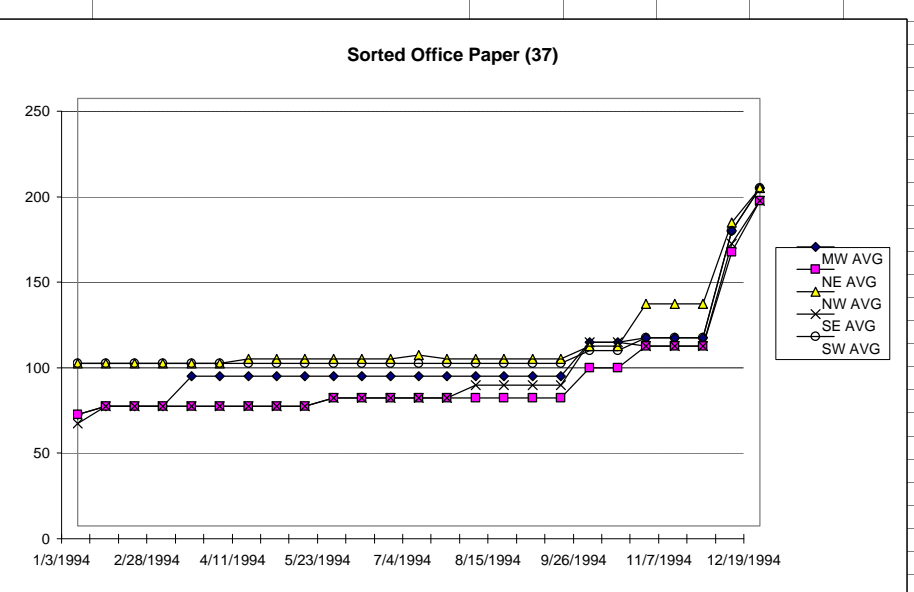

NUMBER	GRADE	REGION	DATE	LOW	HIGH	SW AVG	DATE	#VALUE!
37	SORTED OFFICE PAPER	SW	1/3/1994	90	100	95.00	1/3/1994	76.00
37	SORTED OFFICE PAPER	SW	1/31/1994	90	100	95.00	1/31/1994	80.00
37	SORTED OFFICE PAPER	SW	2/14/1994	90	100	95.00	2/14/1994	80.00
37	SORTED OFFICE PAPER	SW	2/28/1994	90	100	95.00	2/28/1994	80.00
37	SORTED OFFICE PAPER	SW	3/14/1994	90	100	95.00	3/14/1994	83.50
37	SORTED OFFICE PAPER	SW	3/28/1994	90	100	95.00	3/28/1994	83.50
37	SORTED OFFICE PAPER	SW	4/11/1994	90	100	95.00	4/11/1994	84.00
37	SORTED OFFICE PAPER	SW	4/25/1994	90	100	95.00	4/25/1994	84.00
37	SORTED OFFICE PAPER	SW	5/9/1994	90	100	95.00	5/9/1994	84.00
37	SORTED OFFICE PAPER	SW	5/23/1994	90	100	95.00	5/23/1994	86.00
37	SORTED OFFICE PAPER	SW	6/6/1994	90	100	95.00	6/6/1994	86.00
37	SORTED OFFICE PAPER	SW	6/20/1994	90	100	95.00	6/20/1994	86.00
37	SORTED OFFICE PAPER	SW	7/4/1994	90	100	95.00	7/4/1994	86.50
37	SORTED OFFICE PAPER	SW	7/18/1994	90	100	95.00	7/18/1994	86.00
37	SORTED OFFICE PAPER	SW	8/1/1994	90	100	95.00	8/1/1994	87.50
37	SORTED OFFICE PAPER	SW	8/15/1994	90	100	95.00	8/15/1994	87.50
37	SORTED OFFICE PAPER	SW	8/29/1994	90	100	95.00	8/29/1994	87.50
37	SORTED OFFICE PAPER	SW	9/12/1994	90	100	95.00	9/12/1994	87.50
37	SORTED OFFICE PAPER	SW	9/26/1994	95	110	102.50	9/26/1994	103.00
37	SORTED OFFICE PAPER	SW	10/10/1994	95	110	102.50	10/10/1994	103.00
37	SORTED OFFICE PAPER	SW	10/24/1994	100	120	110.00	10/24/1994	112.00
37	SORTED OFFICE PAPER	SW	11/7/1994	100	120	110.00	11/7/1994	112.00
37	SORTED OFFICE PAPER	SW	11/21/1994	100	120	110.00	11/21/1994	112.00
37	SORTED OFFICE PAPER	SW	12/5/1994	170	175	172.50	12/5/1994	169.50
37	SORTED OFFICE PAPER	SW	12/19/1994	190	205	197.50	12/19/1994	194.50
								0.00