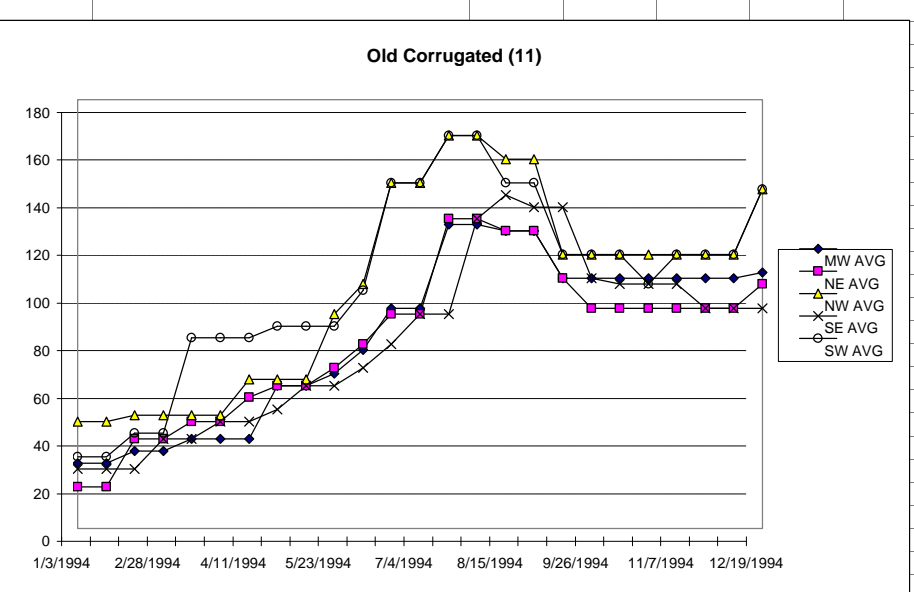

NUMBER	GRADE	REGION	DATE	LOW	HIGH	SW AVG	DATE	#VALUE!
11	OLD CORRUGATED CONTAINERS	SW	1/3/1994	25	35	30.00	1/3/1994	29.00
11	OLD CORRUGATED CONTAINERS	SW	1/31/1994	25	35	30.00	1/31/1994	29.00
11	OLD CORRUGATED CONTAINERS	SW	2/14/1994	35	45	40.00	2/14/1994	36.50
11	OLD CORRUGATED CONTAINERS	SW	2/28/1994	35	45	40.00	2/28/1994	39.00
11	OLD CORRUGATED CONTAINERS	SW	3/14/1994	75	85	80.00	3/14/1994	49.50
11	OLD CORRUGATED CONTAINERS	SW	3/28/1994	75	85	80.00	3/28/1994	51.00
11	OLD CORRUGATED CONTAINERS	SW	4/11/1994	75	85	80.00	4/11/1994	56.00
11	OLD CORRUGATED CONTAINERS	SW	4/25/1994	80	90	85.00	4/25/1994	63.50
11	OLD CORRUGATED CONTAINERS	SW	5/9/1994	80	90	85.00	5/9/1994	65.50
11	OLD CORRUGATED CONTAINERS	SW	5/23/1994	80	90	85.00	5/23/1994	73.50
11	OLD CORRUGATED CONTAINERS	SW	6/6/1994	90	110	100.00	6/6/1994	84.50
11	OLD CORRUGATED CONTAINERS	SW	6/20/1994	140	150	145.00	6/20/1994	110.00
11	OLD CORRUGATED CONTAINERS	SW	7/4/1994	140	150	145.00	7/4/1994	112.50
11	OLD CORRUGATED CONTAINERS	SW	7/18/1994	160	170	165.00	7/18/1994	135.50
11	OLD CORRUGATED CONTAINERS	SW	8/1/1994	160	170	165.00	8/1/1994	143.50
11	OLD CORRUGATED CONTAINERS	SW	8/15/1994	140	150	145.00	8/15/1994	138.00
11	OLD CORRUGATED CONTAINERS	SW	8/29/1994	140	150	145.00	8/29/1994	137.00
11	OLD CORRUGATED CONTAINERS	SW	9/12/1994	110	120	115.00	9/12/1994	115.00
11	OLD CORRUGATED CONTAINERS	SW	9/26/1994	110	120	115.00	9/26/1994	106.50
11	OLD CORRUGATED CONTAINERS	SW	10/10/1994	110	120	115.00	10/10/1994	106.00
11	OLD CORRUGATED CONTAINERS	SW	10/24/1994	95	110	102.50	10/24/1994	103.50
11	OLD CORRUGATED CONTAINERS	SW	11/7/1994	110	120	115.00	11/7/1994	106.00
11	OLD CORRUGATED CONTAINERS	SW	11/21/1994	110	120	115.00	11/21/1994	104.00
11	OLD CORRUGATED CONTAINERS	SW	12/5/1994	110	120	115.00	12/5/1994	104.00
11	OLD CORRUGATED CONTAINERS	SW	12/19/1994	140	145	142.50	12/19/1994	117.50
								0.00