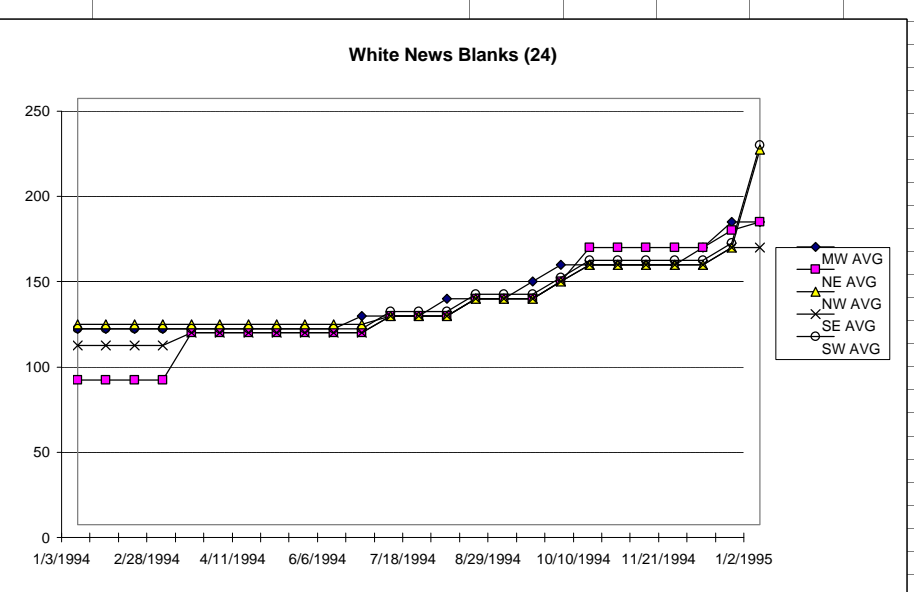

NUMBER	GRADE	REGION	DATE	LOW	HIGH	SW AVG	DATE	#VALUE!
24	WHITE NEWS BLANKS	SW	1/3/1994	110	120	115.00	1/3/1994	107.50
24	WHITE NEWS BLANKS	SW	1/31/1994	110	120	115.00	1/31/1994	107.50
24	WHITE NEWS BLANKS	SW	2/14/1994	110	120	115.00	2/14/1994	107.50
24	WHITE NEWS BLANKS	SW	2/28/1994	110	120	115.00	2/28/1994	107.50
24	WHITE NEWS BLANKS	SW	3/14/1994	110	120	115.00	3/14/1994	114.50
24	WHITE NEWS BLANKS	SW	3/28/1994	110	120	115.00	3/28/1994	114.50
24	WHITE NEWS BLANKS	SW	4/11/1994	110	120	115.00	4/11/1994	114.50
24	WHITE NEWS BLANKS	SW	4/25/1994	110	120	115.00	4/25/1994	114.50
24	WHITE NEWS BLANKS	SW	5/9/1994	110	120	115.00	5/9/1994	114.50
24	WHITE NEWS BLANKS	SW	5/23/1994	110	120	115.00	5/23/1994	114.50
24	WHITE NEWS BLANKS	SW	6/6/1994	110	120	115.00	6/6/1994	116.00
24	WHITE NEWS BLANKS	SW	6/20/1994	120	130	125.00	6/20/1994	123.00
24	WHITE NEWS BLANKS	SW	7/4/1994	120	130	125.00	7/4/1994	123.00
24	WHITE NEWS BLANKS	SW	7/18/1994	120	130	125.00	7/18/1994	125.00
24	WHITE NEWS BLANKS	SW	8/1/1994	130	140	135.00	8/1/1994	133.00
24	WHITE NEWS BLANKS	SW	8/15/1994	130	140	135.00	8/15/1994	133.00
24	WHITE NEWS BLANKS	SW	8/29/1994	130	140	135.00	8/29/1994	135.00
24	WHITE NEWS BLANKS	SW	9/12/1994	140	150	145.00	9/12/1994	145.00
24	WHITE NEWS BLANKS	SW	9/26/1994	150	160	155.00	9/26/1994	155.00
24	WHITE NEWS BLANKS	SW	10/10/1994	150	160	155.00	10/10/1994	155.00
24	WHITE NEWS BLANKS	SW	10/24/1994	150	160	155.00	10/24/1994	155.00
24	WHITE NEWS BLANKS	SW	11/7/1994	150	160	155.00	11/7/1994	155.00
24	WHITE NEWS BLANKS	SW	11/21/1994	150	160	155.00	11/21/1994	157.00
24	WHITE NEWS BLANKS	SW	12/5/1994	160	170	165.00	12/5/1994	168.00
24	WHITE NEWS BLANKS	SW	12/19/1994	220	225	222.50	12/19/1994	192.00
								0.00