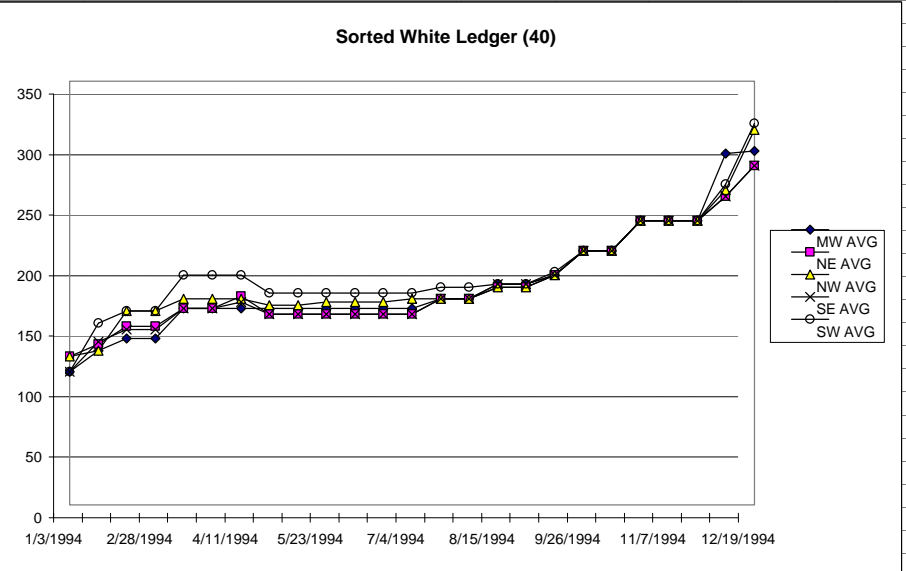

NUMBER	GRADE	REGION	DATE	LOW	HIGH	SW AVG						DATE	#VALUE!
40	SORTED WHITE LEDGER	SW	1/3/1994	100	120	110.00						1/3/1994	115.00
40	SORTED WHITE LEDGER	SW	1/31/1994	130	170	150.00						1/31/1994	134.50
40	SORTED WHITE LEDGER	SW	2/14/1994	140	180	160.00						2/14/1994	150.00
40	SORTED WHITE LEDGER	SW	2/28/1994	140	180	160.00						2/28/1994	150.00
40	SORTED WHITE LEDGER	SW	3/14/1994	170	210	190.00						3/14/1994	169.50
40	SORTED WHITE LEDGER	SW	3/28/1994	170	210	190.00						3/28/1994	169.50
40	SORTED WHITE LEDGER	SW	4/11/1994	170	210	190.00						4/11/1994	172.50
40	SORTED WHITE LEDGER	SW	4/25/1994	170	180	175.00						4/25/1994	163.50
40	SORTED WHITE LEDGER	SW	5/9/1994	170	180	175.00						5/9/1994	163.50
40	SORTED WHITE LEDGER	SW	5/23/1994	170	180	175.00						5/23/1994	164.00
40	SORTED WHITE LEDGER	SW	6/6/1994	170	180	175.00						6/6/1994	164.00
40	SORTED WHITE LEDGER	SW	6/20/1994	170	180	175.00						6/20/1994	164.00
40	SORTED WHITE LEDGER	SW	7/4/1994	170	180	175.00						7/4/1994	164.50
40	SORTED WHITE LEDGER	SW	7/18/1994	175	185	180.00						7/18/1994	172.00
40	SORTED WHITE LEDGER	SW	8/1/1994	175	185	180.00						8/1/1994	172.00
40	SORTED WHITE LEDGER	SW	8/15/1994	175	190	182.50						8/15/1994	181.50
40	SORTED WHITE LEDGER	SW	8/29/1994	175	190	182.50						8/29/1994	181.50
40	SORTED WHITE LEDGER	SW	9/12/1994	190	195	192.50						9/12/1994	190.50
40	SORTED WHITE LEDGER	SW	9/26/1994	200	220	210.00						9/26/1994	210.00
40	SORTED WHITE LEDGER	SW	10/10/1994	200	220	210.00						10/10/1994	210.00
40	SORTED WHITE LEDGER	SW	10/24/1994	230	240	235.00						10/24/1994	235.00
40	SORTED WHITE LEDGER	SW	11/7/1994	230	240	235.00						11/7/1994	235.00
40	SORTED WHITE LEDGER	SW	11/21/1994	230	240	235.00						11/21/1994	235.00
40	SORTED WHITE LEDGER	SW	12/5/1994	250	280	265.00						12/5/1994	265.00
40	SORTED WHITE LEDGER	SW	12/19/1994	300	330	315.00						12/19/1994	295.50
													0.00