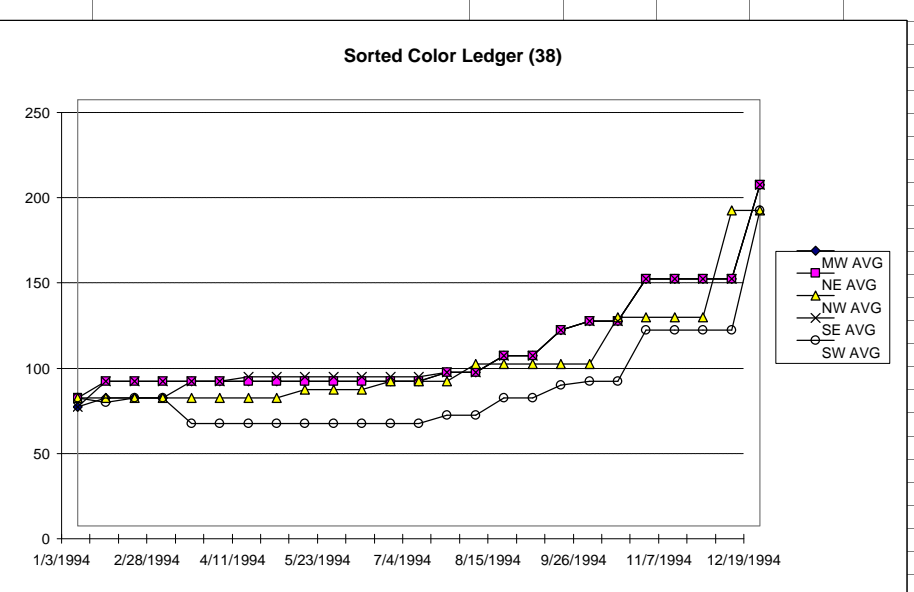

NUMBER	GRADE	REGION	DATE	LOW	HIGH	SW AVG	DATE	#VALUE!
38	SORTED COLOR LEDGER	SW	1/3/1994	70	80	75.00	1/3/1994	73.00
38	SORTED COLOR LEDGER	SW	1/31/1994	65	80	72.50	1/31/1994	78.50
38	SORTED COLOR LEDGER	SW	2/14/1994	70	80	75.00	2/14/1994	79.00
38	SORTED COLOR LEDGER	SW	2/28/1994	70	80	75.00	2/28/1994	79.00
38	SORTED COLOR LEDGER	SW	3/14/1994	55	65	60.00	3/14/1994	78.00
38	SORTED COLOR LEDGER	SW	3/28/1994	55	65	60.00	3/28/1994	78.00
38	SORTED COLOR LEDGER	SW	4/11/1994	55	65	60.00	4/11/1994	78.50
38	SORTED COLOR LEDGER	SW	4/25/1994	55	65	60.00	4/25/1994	78.50
38	SORTED COLOR LEDGER	SW	5/9/1994	55	65	60.00	5/9/1994	79.50
38	SORTED COLOR LEDGER	SW	5/23/1994	55	65	60.00	5/23/1994	79.50
38	SORTED COLOR LEDGER	SW	6/6/1994	55	65	60.00	6/6/1994	79.50
38	SORTED COLOR LEDGER	SW	6/20/1994	55	65	60.00	6/20/1994	80.50
38	SORTED COLOR LEDGER	SW	7/4/1994	55	65	60.00	7/4/1994	80.50
38	SORTED COLOR LEDGER	SW	7/18/1994	60	70	65.00	7/18/1994	84.00
38	SORTED COLOR LEDGER	SW	8/1/1994	60	70	65.00	8/1/1994	86.00
38	SORTED COLOR LEDGER	SW	8/15/1994	70	80	75.00	8/15/1994	94.00
38	SORTED COLOR LEDGER	SW	8/29/1994	70	80	75.00	8/29/1994	94.00
38	SORTED COLOR LEDGER	SW	9/12/1994	80	85	82.50	9/12/1994	104.50
38	SORTED COLOR LEDGER	SW	9/26/1994	80	90	85.00	9/26/1994	108.00
38	SORTED COLOR LEDGER	SW	10/10/1994	80	90	85.00	10/10/1994	113.50
38	SORTED COLOR LEDGER	SW	10/24/1994	110	120	115.00	10/24/1994	134.50
38	SORTED COLOR LEDGER	SW	11/7/1994	110	120	115.00	11/7/1994	134.50
38	SORTED COLOR LEDGER	SW	11/21/1994	110	120	115.00	11/21/1994	134.50
38	SORTED COLOR LEDGER	SW	12/5/1994	110	120	115.00	12/5/1994	147.00
38	SORTED COLOR LEDGER	SW	12/19/1994	180	190	185.00	12/19/1994	194.00
								0.00