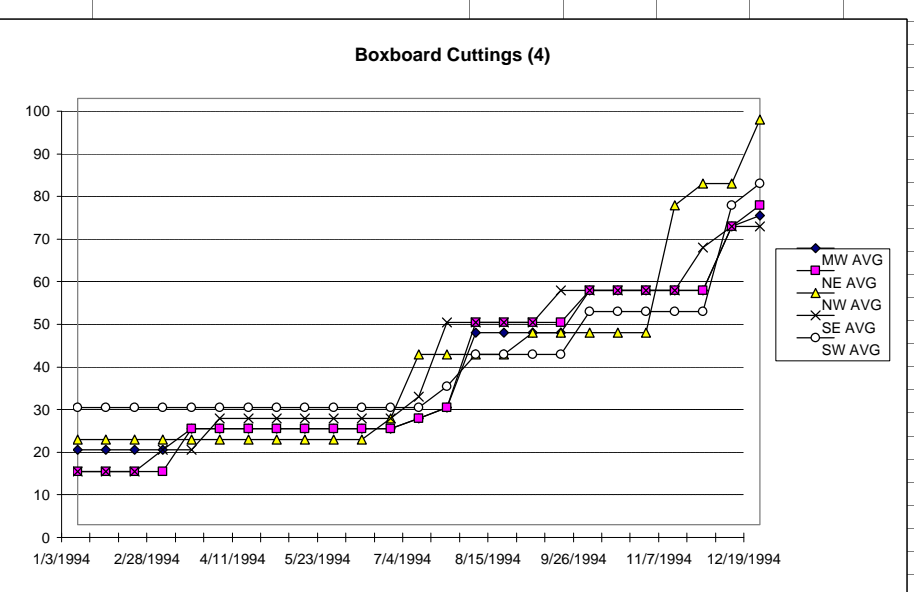

NUMBER	GRADE	REGION	DATE	LOW	HIGH	SW AVG	DATE	#VALUE!
04	BOXBOARD CUTTINGS	SW	1/3/1994	25	30	27.50	1/3/1994	18.00
04	BOXBOARD CUTTINGS	SW	1/31/1994	25	30	27.50	1/31/1994	18.00
04	BOXBOARD CUTTINGS	SW	2/14/1994	25	30	27.50	2/14/1994	18.00
04	BOXBOARD CUTTINGS	SW	2/28/1994	25	30	27.50	2/28/1994	19.00
04	BOXBOARD CUTTINGS	SW	3/14/1994	25	30	27.50	3/14/1994	22.00
04	BOXBOARD CUTTINGS	SW	3/28/1994	25	30	27.50	3/28/1994	23.50
04	BOXBOARD CUTTINGS	SW	4/11/1994	25	30	27.50	4/11/1994	23.50
04	BOXBOARD CUTTINGS	SW	4/25/1994	25	30	27.50	4/25/1994	23.50
04	BOXBOARD CUTTINGS	SW	5/9/1994	25	30	27.50	5/9/1994	23.50
04	BOXBOARD CUTTINGS	SW	5/23/1994	25	30	27.50	5/23/1994	23.50
04	BOXBOARD CUTTINGS	SW	6/6/1994	25	30	27.50	6/6/1994	23.50
04	BOXBOARD CUTTINGS	SW	6/20/1994	25	30	27.50	6/20/1994	24.50
04	BOXBOARD CUTTINGS	SW	7/4/1994	25	30	27.50	7/4/1994	29.50
04	BOXBOARD CUTTINGS	SW	7/18/1994	30	35	32.50	7/18/1994	35.00
04	BOXBOARD CUTTINGS	SW	8/1/1994	35	45	40.00	8/1/1994	44.00
04	BOXBOARD CUTTINGS	SW	8/15/1994	35	45	40.00	8/15/1994	44.00
04	BOXBOARD CUTTINGS	SW	8/29/1994	35	45	40.00	8/29/1994	45.00
04	BOXBOARD CUTTINGS	SW	9/12/1994	35	45	40.00	9/12/1994	46.50
04	BOXBOARD CUTTINGS	SW	9/26/1994	45	55	50.00	9/26/1994	52.00
04	BOXBOARD CUTTINGS	SW	10/10/1994	45	55	50.00	10/10/1994	52.00
04	BOXBOARD CUTTINGS	SW	10/24/1994	45	55	50.00	10/24/1994	52.00
04	BOXBOARD CUTTINGS	SW	11/7/1994	45	55	50.00	11/7/1994	58.00
04	BOXBOARD CUTTINGS	SW	11/21/1994	45	55	50.00	11/21/1994	61.00
04	BOXBOARD CUTTINGS	SW	12/5/1994	70	80	75.00	12/5/1994	73.00
04	BOXBOARD CUTTINGS	SW	12/19/1994	75	85	80.00	12/19/1994	78.50
								0.00