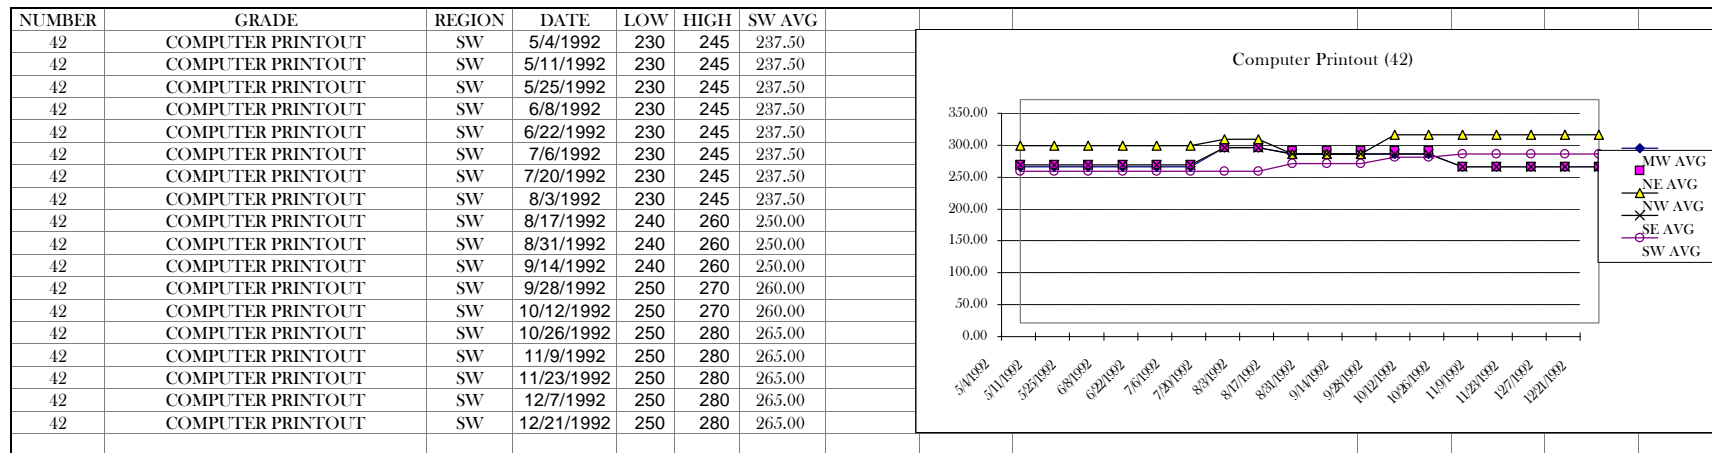

Paper Stock Report

Scrap Paper Prices

NUMBER	GRADE	REGION	DATE	LOW	HIGH	MW AVG		NUMBER	GRADE	REGION	DATE	LOW	HIGH	NE AVG
47	UNPRINTED BLEACH SULFATE	MW	5/4/1992	265	265	265.00		47	UNPRINTED BLEACH SULFATE	NE	5/4/1992	260	260	260.00
47	UNPRINTED BLEACH SULFATE	MW	5/11/1992	265	265	265.00		47	UNPRINTED BLEACH SULFATE	NE	5/11/1992	260	260	260.00
47	UNPRINTED BLEACH SULFATE	MW	5/25/1992	265	265	265.00		47	UNPRINTED BLEACH SULFATE	NE	5/25/1992	260	260	260.00
47	UNPRINTED BLEACH SULFATE	MW	6/8/1992	265	265	265.00		47	UNPRINTED BLEACH SULFATE	NE	6/8/1992	260	260	260.00
47	UNPRINTED BLEACH SULFATE	MW	6/22/1992	265	265	265.00		47	UNPRINTED BLEACH SULFATE	NE	6/22/1992	260	260	260.00
47	UNPRINTED BLEACH SULFATE	MW	7/6/1992	265	265	265.00		47	UNPRINTED BLEACH SULFATE	NE	7/6/1992	260	260	260.00
47	UNPRINTED BLEACH SULFATE	MW	7/20/1992	265	265	265.00		47	UNPRINTED BLEACH SULFATE	NE	7/20/1992	260	260	260.00
47	UNPRINTED BLEACH SULFATE	MW	8/3/1992	265	265	265.00		47	UNPRINTED BLEACH SULFATE	NE	8/3/1992	260	260	260.00
47	UNPRINTED BLEACH SULFATE	MW	8/17/1992	265	270	267.50		47	UNPRINTED BLEACH SULFATE	NE	8/17/1992	260	270	265.00
47	UNPRINTED BLEACH SULFATE	MW	8/31/1992	265	270	267.50		47	UNPRINTED BLEACH SULFATE	NE	8/31/1992	260	270	265.00
47	UNPRINTED BLEACH SULFATE	MW	9/14/1992	265	270	267.50		47	UNPRINTED BLEACH SULFATE	NE	9/14/1992	260	270	265.00
47	UNPRINTED BLEACH SULFATE	MW	9/28/1992	260	270	265.00		47	UNPRINTED BLEACH SULFATE	NE	9/28/1992	260	270	265.00
47	UNPRINTED BLEACH SULFATE	MW	10/12/1992	260	270	265.00		47	UNPRINTED BLEACH SULFATE	NE	10/12/1992	260	270	265.00
47	UNPRINTED BLEACH SULFATE	MW	10/26/1992	280	320	300.00		47	UNPRINTED BLEACH SULFATE	NE	10/26/1992	270	280	275.00
47	UNPRINTED BLEACH SULFATE	MW	11/9/1992	280	320	300.00		47	UNPRINTED BLEACH SULFATE	NE	11/9/1992	270	280	275.00
47	UNPRINTED BLEACH SULFATE	MW	11/23/1992	280	320	300.00		47	UNPRINTED BLEACH SULFATE	NE	11/23/1992	270	280	275.00
47	UNPRINTED BLEACH SULFATE	MW	12/7/1992	280	320	300.00		47	UNPRINTED BLEACH SULFATE	NE	12/7/1992	270	280	275.00
47	UNPRINTED BLEACH SULFATE		12/21/1992	280	320	300.00		47	UNPRINTED BLEACH SULFATE		12/21/1992	270	280	275.00