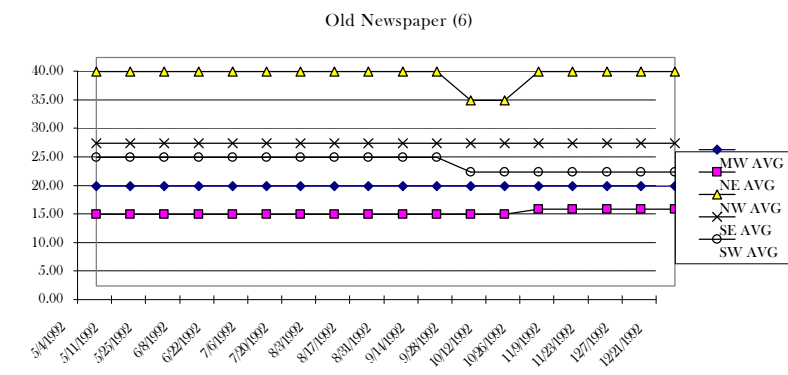

NUMBER	GRADE	REGION	DATE	LOW	HIGH	SW AVG
06	OLD NEWSPAPER	SW	5/4/1992	15	30	22.50
06	OLD NEWSPAPER	SW	5/11/1992	15	30	22.50
06	OLD NEWSPAPER	SW	5/25/1992	15	30	22.50
06	OLD NEWSPAPER	SW	6/8/1992	15	30	22.50
06	OLD NEWSPAPER	SW	6/22/1992	15	30	22.50
06	OLD NEWSPAPER	SW	7/6/1992	15	30	22.50
06	OLD NEWSPAPER	SW	7/20/1992	15	30	22.50
06	OLD NEWSPAPER	SW	8/3/1992	15	30	22.50
06	OLD NEWSPAPER	SW	8/17/1992	15	30	22.50
06	OLD NEWSPAPER	SW	8/31/1992	15	30	22.50
06	OLD NEWSPAPER	SW	9/14/1992	15	30	22.50
06	OLD NEWSPAPER	SW	9/28/1992	15	25	20.00
06	OLD NEWSPAPER	SW	10/12/1992	15	25	20.00
06	OLD NEWSPAPER	SW	10/26/1992	15	25	20.00
06	OLD NEWSPAPER	SW	11/9/1992	15	25	20.00
06	OLD NEWSPAPER	SW	11/23/1992	15	25	20.00
06	OLD NEWSPAPER	SW	12/7/1992	15	25	20.00
06	OLD NEWSPAPER	SW	12/21/1992	15	25	20.00