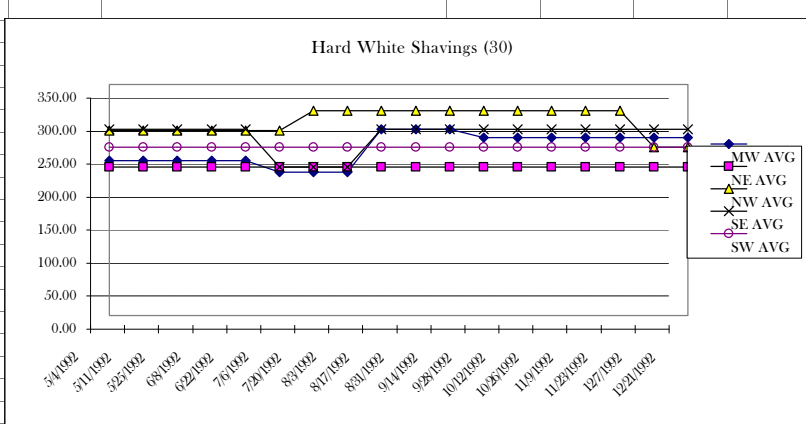

NUMBER	GRADE	REGION	DATE	LOW	HIGH	SW AVG
30	HARD WHITE SHAVINGS	SW	5/4/1992	250	260	255.00
30	HARD WHITE SHAVINGS	SW	5/11/1992	250	260	255.00
30	HARD WHITE SHAVINGS	SW	5/25/1992	250	260	255.00
30	HARD WHITE SHAVINGS	SW	6/8/1992	250	260	255.00
30	HARD WHITE SHAVINGS	SW	6/22/1992	250	260	255.00
30	HARD WHITE SHAVINGS	SW	7/6/1992	250	260	255.00
30	HARD WHITE SHAVINGS	SW	7/20/1992	250	260	255.00
30	HARD WHITE SHAVINGS	SW	8/3/1992	250	260	255.00
30	HARD WHITE SHAVINGS	SW	8/17/1992	250	260	255.00
30	HARD WHITE SHAVINGS	SW	8/31/1992	250	260	255.00
30	HARD WHITE SHAVINGS	SW	9/14/1992	250	260	255.00
30	HARD WHITE SHAVINGS	SW	9/28/1992	250	260	255.00
30	HARD WHITE SHAVINGS	SW	10/12/1992	250	260	255.00
30	HARD WHITE SHAVINGS	SW	10/26/1992	250	260	255.00
30	HARD WHITE SHAVINGS	SW	11/9/1992	250	260	255.00
30	HARD WHITE SHAVINGS	SW	11/23/1992	250	260	255.00
30	HARD WHITE SHAVINGS	SW	12/7/1992	250	260	255.00
30	HARD WHITE SHAVINGS	SW	12/21/1992	250	260	255.00