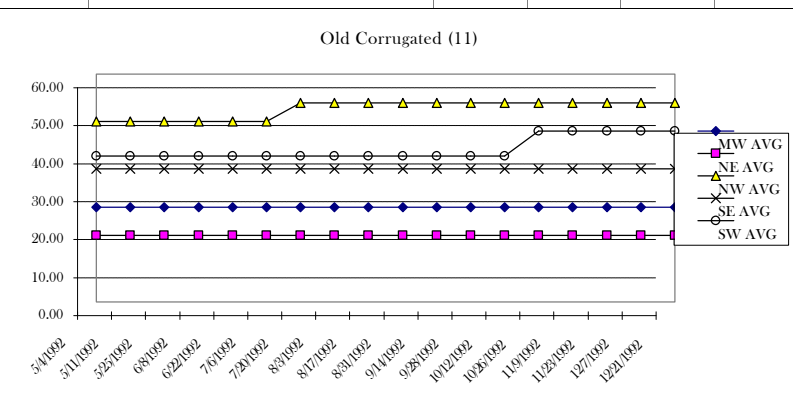

NUMBER	GRADE	REGION	DATE	LOW	HIGH	SW AVG
11	OLD CORRUGATED CONTAINERS	SW	5/4/1992	35	42	38.50
11	OLD CORRUGATED CONTAINERS	SW	5/11/1992	35	42	38.50
11	OLD CORRUGATED CONTAINERS	SW	5/25/1992	35	42	38.50
11	OLD CORRUGATED CONTAINERS	SW	6/8/1992	35	42	38.50
11	OLD CORRUGATED CONTAINERS	SW	6/22/1992	35	42	38.50
11	OLD CORRUGATED CONTAINERS	SW	7/6/1992	35	42	38.50
11	OLD CORRUGATED CONTAINERS	SW	7/20/1992	35	42	38.50
11	OLD CORRUGATED CONTAINERS	SW	8/3/1992	35	42	38.50
11	OLD CORRUGATED CONTAINERS	SW	8/17/1992	35	42	38.50
11	OLD CORRUGATED CONTAINERS	SW	8/31/1992	35	42	38.50
11	OLD CORRUGATED CONTAINERS	SW	9/14/1992	35	42	38.50
11	OLD CORRUGATED CONTAINERS	SW	9/28/1992	35	42	38.50
11	OLD CORRUGATED CONTAINERS	SW	10/12/1992	35	42	38.50
11	OLD CORRUGATED CONTAINERS	SW	10/26/1992	40	50	45.00
11	OLD CORRUGATED CONTAINERS	SW	11/9/1992	40	50	45.00
11	OLD CORRUGATED CONTAINERS	SW	11/23/1992	40	50	45.00
11	OLD CORRUGATED CONTAINERS	SW	12/7/1992	40	50	45.00
11	OLD CORRUGATED CONTAINERS	SW	12/21/1992	40	50	45.00