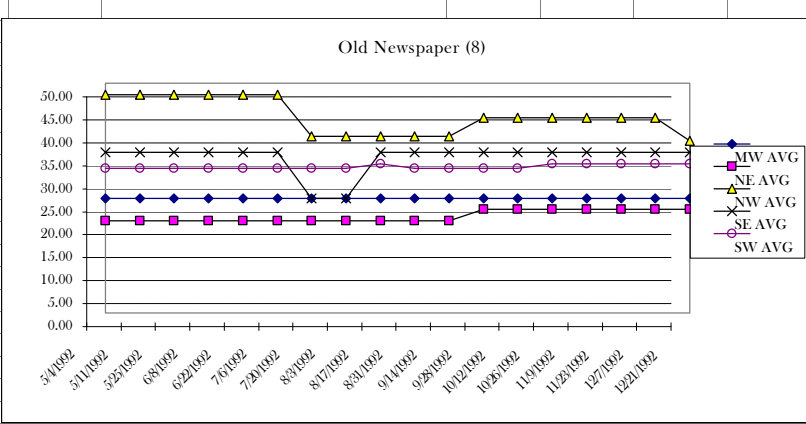

NUMBER	GRADE	REGION	DATE	LOW	HIGH	SW AVG
08	OLD NEWSPAPER	SW	5/4/1992	30	33	31.50
08	OLD NEWSPAPER	SW	5/11/1992	30	33	31.50
08	OLD NEWSPAPER	SW	5/25/1992	30	33	31.50
08	OLD NEWSPAPER	SW	6/8/1992	30	33	31.50
08	OLD NEWSPAPER	SW	6/22/1992	30	33	31.50
08	OLD NEWSPAPER	SW	7/6/1992	30	33	31.50
08	OLD NEWSPAPER	SW	7/20/1992	30	33	31.50
08	OLD NEWSPAPER	SW	8/3/1992	30	33	31.50
08	OLD NEWSPAPER	SW	8/17/1992	30	35	32.50
08	OLD NEWSPAPER	SW	8/31/1992	30	33	31.50
08	OLD NEWSPAPER	SW	9/14/1992	30	33	31.50
08	OLD NEWSPAPER	SW	9/28/1992	30	33	31.50
08	OLD NEWSPAPER	SW	10/12/1992	30	33	31.50
08	OLD NEWSPAPER	SW	10/26/1992	30	35	32.50
08	OLD NEWSPAPER	SW	11/9/1992	30	35	32.50
08	OLD NEWSPAPER	SW	11/23/1992	30	35	32.50
08	OLD NEWSPAPER	SW	12/7/1992	30	35	32.50
08	OLD NEWSPAPER	SW	12/21/1992	30	35	32.50