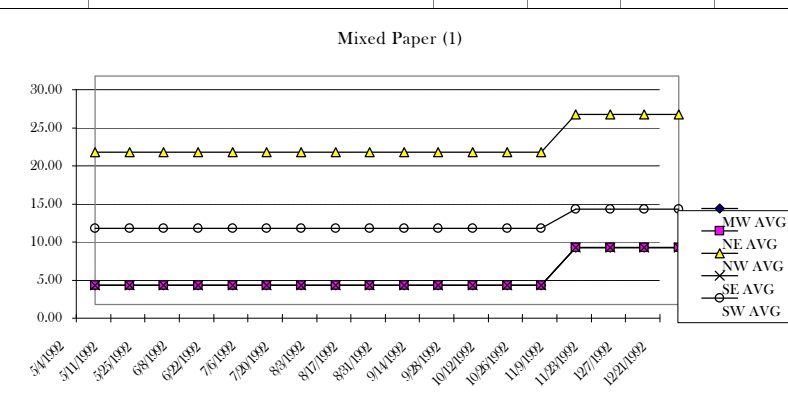

NUMBER	GRADE	REGION	DATE	LOW	HIGH	SW AVG
01	MIXED PAPER	SW	5/4/1992	5	15	10.00
01	MIXED PAPER	SW	5/11/1992	5	15	10.00
01	MIXED PAPER	SW	5/25/1992	5	15	10.00
01	MIXED PAPER	SW	6/8/1992	5	15	10.00
01	MIXED PAPER	SW	6/22/1992	5	15	10.00
01	MIXED PAPER	SW	7/6/1992	5	15	10.00
01	MIXED PAPER	SW	7/20/1992	5	15	10.00
01	MIXED PAPER	SW	8/3/1992	5	15	10.00
01	MIXED PAPER	SW	8/17/1992	5	15	10.00
01	MIXED PAPER	SW	8/31/1992	5	15	10.00
01	MIXED PAPER	SW	9/14/1992	5	15	10.00
01	MIXED PAPER	SW	9/28/1992	5	15	10.00
01	MIXED PAPER	SW	10/12/1992	5	15	10.00
01	MIXED PAPER	SW	10/26/1992	5	15	10.00
01	MIXED PAPER	SW	11/9/1992	5	20	12.50
01	MIXED PAPER	SW	11/23/1992	5	20	12.50
01	MIXED PAPER	SW	12/7/1992	5	20	12.50
01	MIXED PAPER	SW	12/21/1992	5	20	12.50