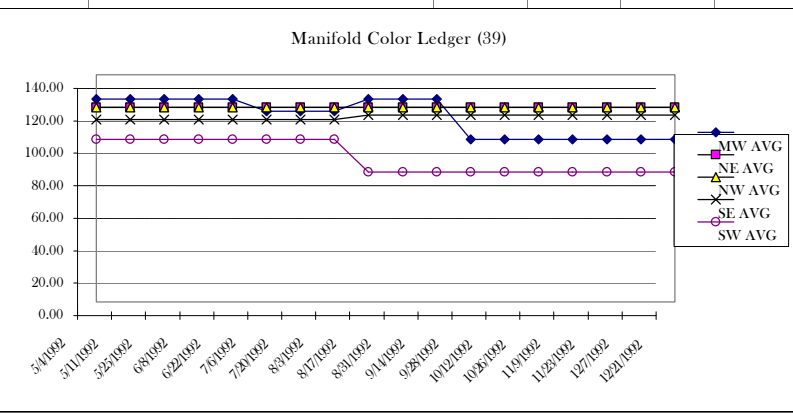

NUMBER	GRADE	REGION	DATE	LOW	HIGH	SW AVG
39	MANIFOLD COLORED LEDGER	SW	5/4/1992	100	100	100.00
39	MANIFOLD COLORED LEDGER	SW	5/11/1992	100	100	100.00
39	MANIFOLD COLORED LEDGER	SW	5/25/1992	100	100	100.00
39	MANIFOLD COLORED LEDGER	SW	6/8/1992	100	100	100.00
39	MANIFOLD COLORED LEDGER	SW	6/22/1992	100	100	100.00
39	MANIFOLD COLORED LEDGER	SW	7/6/1992	100	100	100.00
39	MANIFOLD COLORED LEDGER	SW	7/20/1992	100	100	100.00
39	MANIFOLD COLORED LEDGER	SW	8/3/1992	100	100	100.00
39	MANIFOLD COLORED LEDGER	SW	8/17/1992	70	90	80.00
39	MANIFOLD COLORED LEDGER	SW	8/31/1992	70	90	80.00
39	MANIFOLD COLORED LEDGER	SW	9/14/1992	70	90	80.00
39	MANIFOLD COLORED LEDGER	SW	9/28/1992	70	90	80.00
39	MANIFOLD COLORED LEDGER	SW	10/12/1992	70	90	80.00
39	MANIFOLD COLORED LEDGER	SW	10/26/1992	70	90	80.00
39	MANIFOLD COLORED LEDGER	SW	11/9/1992	70	90	80.00
39	MANIFOLD COLORED LEDGER	SW	11/23/1992	70	90	80.00
39	MANIFOLD COLORED LEDGER	SW	12/7/1992	70	90	80.00
39	MANIFOLD COLORED LEDGER	SW	12/21/1992	70	90	80.00