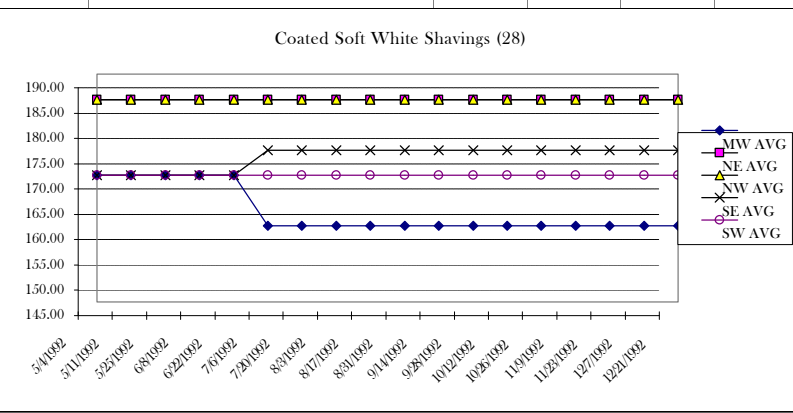

NUMBER	GRADE	REGION	DATE	LOW	HIGH	SW AVG
28	COATED SOFT WHITE SHAVING	SW	5/4/1992	170	170	170.00
28	COATED SOFT WHITE SHAVING	SW	5/11/1992	170	170	170.00
28	COATED SOFT WHITE SHAVING	SW	5/25/1992	170	170	170.00
28	COATED SOFT WHITE SHAVING	SW	6/8/1992	170	170	170.00
28	COATED SOFT WHITE SHAVING	SW	6/22/1992	170	170	170.00
28	COATED SOFT WHITE SHAVING	SW	7/6/1992	170	170	170.00
28	COATED SOFT WHITE SHAVING	SW	7/20/1992	170	170	170.00
28	COATED SOFT WHITE SHAVING	SW	8/3/1992	170	170	170.00
28	COATED SOFT WHITE SHAVING	SW	8/17/1992	170	170	170.00
28	COATED SOFT WHITE SHAVING	SW	8/31/1992	170	170	170.00
28	COATED SOFT WHITE SHAVING	SW	9/14/1992	170	170	170.00
28	COATED SOFT WHITE SHAVING	SW	9/28/1992	170	170	170.00
28	COATED SOFT WHITE SHAVING	SW	10/12/1992	170	170	170.00
28	COATED SOFT WHITE SHAVING	SW	10/26/1992	170	170	170.00
28	COATED SOFT WHITE SHAVING	SW	11/9/1992	170	170	170.00
28	COATED SOFT WHITE SHAVING	SW	11/23/1992	170	170	170.00
28	COATED SOFT WHITE SHAVING	SW	12/7/1992	170	170	170.00
28	COATED SOFT WHITE SHAVING	SW	12/21/1992	170	170	170.00