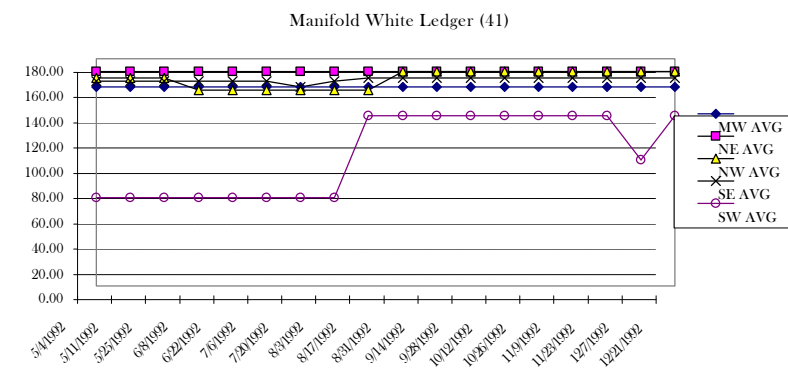

NUMBER	GRADE	REGION	DATE	LOW	HIGH	SW AVG
41	MANIFOLD WHITE LEDGER	SW	5/4/1992	70	70	70.00
41	MANIFOLD WHITE LEDGER	SW	5/11/1992	70	70	70.00
41	MANIFOLD WHITE LEDGER	SW	5/25/1992	70	70	70.00
41	MANIFOLD WHITE LEDGER	SW	6/8/1992	70	70	70.00
41	MANIFOLD WHITE LEDGER	SW	6/22/1992	70	70	70.00
41	MANIFOLD WHITE LEDGER	SW	7/6/1992	70	70	70.00
41	MANIFOLD WHITE LEDGER	SW	7/20/1992	70	70	70.00
41	MANIFOLD WHITE LEDGER	SW	8/3/1992	70	70	70.00
41	MANIFOLD WHITE LEDGER	SW	8/17/1992	130	140	135.00
41	MANIFOLD WHITE LEDGER	SW	8/31/1992	130	140	135.00
41	MANIFOLD WHITE LEDGER	SW	9/14/1992	130	140	135.00
41	MANIFOLD WHITE LEDGER	SW	9/28/1992	130	140	135.00
41	MANIFOLD WHITE LEDGER	SW	10/12/1992	130	140	135.00
41	MANIFOLD WHITE LEDGER	SW	10/26/1992	130	140	135.00
41	MANIFOLD WHITE LEDGER	SW	11/9/1992	130	140	135.00
41	MANIFOLD WHITE LEDGER	SW	11/23/1992	130	140	135.00
41	MANIFOLD WHITE LEDGER	SW	12/7/1992	90	110	100.00
41	MANIFOLD WHITE LEDGER	SW	12/21/1992	130	140	135.00