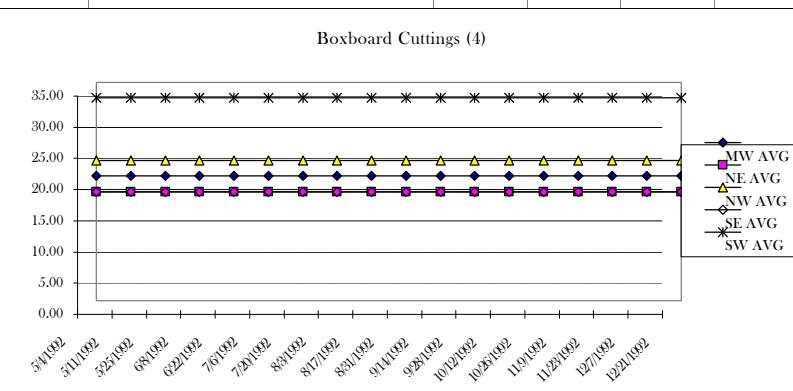

NUMBER	GRADE	REGION	DATE	LOW	HIGH	SW AVG
04	BOXBOARD CUTTINGS	SW	5/4/1992	30	35	32.50
04	BOXBOARD CUTTINGS	SW	5/11/1992	30	35	32.50
04	BOXBOARD CUTTINGS	SW	5/25/1992	30	35	32.50
04	BOXBOARD CUTTINGS	SW	6/8/1992	30	35	32.50
04	BOXBOARD CUTTINGS	SW	6/22/1992	30	35	32.50
04	BOXBOARD CUTTINGS	SW	7/6/1992	30	35	32.50
04	BOXBOARD CUTTINGS	SW	7/20/1992	30	35	32.50
04	BOXBOARD CUTTINGS	SW	8/3/1992	30	35	32.50
04	BOXBOARD CUTTINGS	SW	8/17/1992	30	35	32.50
04	BOXBOARD CUTTINGS	SW	8/31/1992	30	35	32.50
04	BOXBOARD CUTTINGS	SW	9/14/1992	30	35	32.50
04	BOXBOARD CUTTINGS	SW	9/28/1992	30	35	32.50
04	BOXBOARD CUTTINGS	SW	10/12/1992	30	35	32.50
04	BOXBOARD CUTTINGS	SW	10/26/1992	30	35	32.50
04	BOXBOARD CUTTINGS	SW	11/9/1992	30	35	32.50
04	BOXBOARD CUTTINGS	SW	11/23/1992	30	35	32.50
04	BOXBOARD CUTTINGS	SW	12/7/1992	30	35	32.50
04	BOXBOARD CUTTINGS	SW	12/21/1992	30	35	32.50