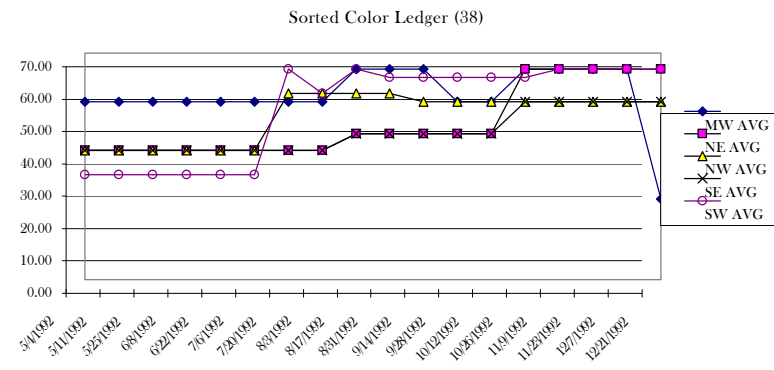

NUMBER	GRADE	REGION	DATE	LOW	HIGH	SW AVG
38	SORTED COLOR LEDGER	SW	5/4/1992	25	40	32.50
38	SORTED COLOR LEDGER	SW	5/11/1992	25	40	32.50
38	SORTED COLOR LEDGER	SW	5/25/1992	25	40	32.50
38	SORTED COLOR LEDGER	SW	6/8/1992	25	40	32.50
38	SORTED COLOR LEDGER	SW	6/22/1992	25	40	32.50
38	SORTED COLOR LEDGER	SW	7/6/1992	25	40	32.50
38	SORTED COLOR LEDGER	SW	7/20/1992	65	65	65.00
38	SORTED COLOR LEDGER	SW	8/3/1992	50	65	57.50
38	SORTED COLOR LEDGER	SW	8/17/1992	65	65	65.00
38	SORTED COLOR LEDGER	SW	8/31/1992	60	65	62.50
38	SORTED COLOR LEDGER	SW	9/14/1992	60	65	62.50
38	SORTED COLOR LEDGER	SW	9/28/1992	60	65	62.50
38	SORTED COLOR LEDGER	SW	10/12/1992	60	65	62.50
38	SORTED COLOR LEDGER	SW	10/26/1992	60	65	62.50
38	SORTED COLOR LEDGER	SW	11/9/1992	60	70	65.00
38	SORTED COLOR LEDGER	SW	11/23/1992	60	70	65.00
38	SORTED COLOR LEDGER	SW	12/7/1992	60	70	65.00
38	SORTED COLOR LEDGER	SW	12/21/1992	60	70	65.00