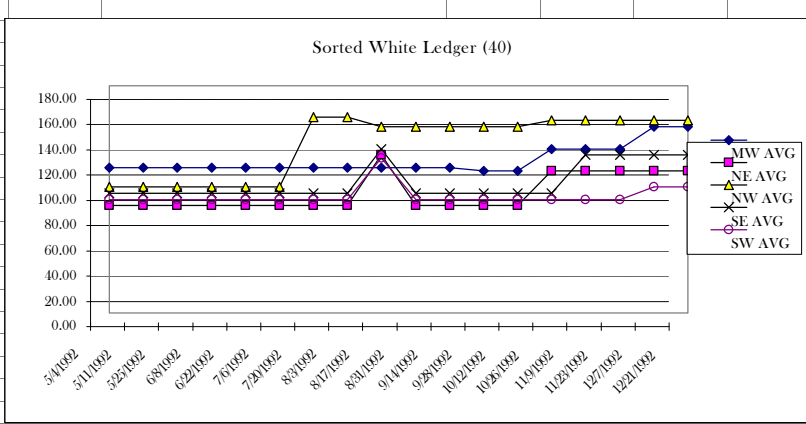

NUMBER	GRADE	REGION	DATE	LOW	HIGH	SW AVG
40	SORTED WHITE LEDGER	SW	5/4/1992	80	100	90.00
40	SORTED WHITE LEDGER	SW	5/11/1992	80	100	90.00
40	SORTED WHITE LEDGER	SW	5/25/1992	80	100	90.00
40	SORTED WHITE LEDGER	SW	6/8/1992	80	100	90.00
40	SORTED WHITE LEDGER	SW	6/22/1992	80	100	90.00
40	SORTED WHITE LEDGER	SW	7/6/1992	80	100	90.00
40	SORTED WHITE LEDGER	SW	7/20/1992	80	100	90.00
40	SORTED WHITE LEDGER	SW	8/3/1992	80	100	90.00
40	SORTED WHITE LEDGER	SW	8/17/1992	120	125	122.50
40	SORTED WHITE LEDGER	SW	8/31/1992	80	100	90.00
40	SORTED WHITE LEDGER	SW	9/14/1992	80	100	90.00
40	SORTED WHITE LEDGER	SW	9/28/1992	80	100	90.00
40	SORTED WHITE LEDGER	SW	10/12/1992	80	100	90.00
40	SORTED WHITE LEDGER	SW	10/26/1992	80	100	90.00
40	SORTED WHITE LEDGER	SW	11/9/1992	80	100	90.00
40	SORTED WHITE LEDGER	SW	11/23/1992	80	100	90.00
40	SORTED WHITE LEDGER	SW	12/7/1992	90	110	100.00
40	SORTED WHITE LEDGER	SW	12/21/1992	90	110	100.00