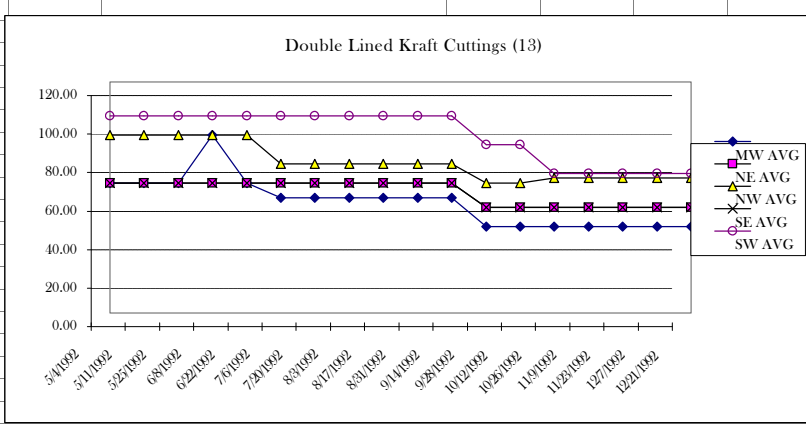

NUMBER	GRADE	REGION	DATE	LOW	HIGH	SW AVG
13	DOUBLE LINED KRAFT CUTS	SW	5/4/1992	100	105	102.50
13	DOUBLE LINED KRAFT CUTS	SW	5/11/1992	100	105	102.50
13	DOUBLE LINED KRAFT CUTS	SW	5/25/1992	100	105	102.50
13	DOUBLE LINED KRAFT CUTS	SW	6/8/1992	100	105	102.50
13	DOUBLE LINED KRAFT CUTS	SW	6/22/1992	100	105	102.50
13	DOUBLE LINED KRAFT CUTS	SW	7/6/1992	100	105	102.50
13	DOUBLE LINED KRAFT CUTS	SW	7/20/1992	100	105	102.50
13	DOUBLE LINED KRAFT CUTS	SW	8/3/1992	100	105	102.50
13	DOUBLE LINED KRAFT CUTS	SW	8/17/1992	100	105	102.50
13	DOUBLE LINED KRAFT CUTS	SW	8/31/1992	100	105	102.50
13	DOUBLE LINED KRAFT CUTS	SW	9/14/1992	100	105	102.50
13	DOUBLE LINED KRAFT CUTS	SW	9/28/1992	85	90	87.50
13	DOUBLE LINED KRAFT CUTS	SW	10/12/1992	85	90	87.50
13	DOUBLE LINED KRAFT CUTS	SW	10/26/1992	70	75	72.50
13	DOUBLE LINED KRAFT CUTS	SW	11/9/1992	70	75	72.50
13	DOUBLE LINED KRAFT CUTS	SW	11/23/1992	70	75	72.50
13	DOUBLE LINED KRAFT CUTS	SW	12/7/1992	70	75	72.50
13	DOUBLE LINED KRAFT CUTS	SW	12/21/1992	70	75	72.50