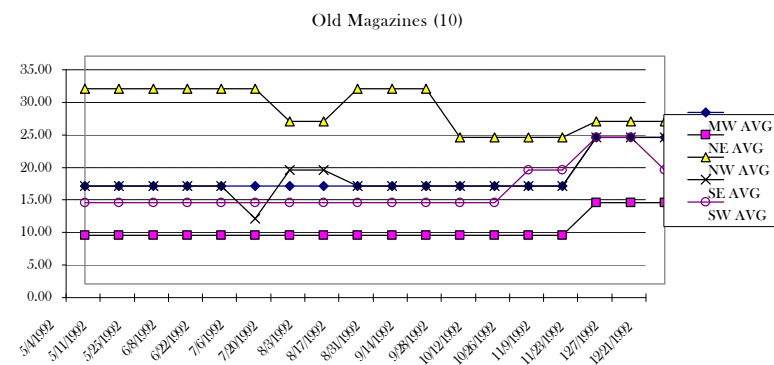

NUMBER	GRADE	REGION	DATE	LOW	HIGH	SW AVG
10	OLD MAGAZINES	SW	5/4/1992	10	15	12.50
10	OLD MAGAZINES	SW	5/11/1992	10	15	12.50
10	OLD MAGAZINES	SW	5/25/1992	10	15	12.50
10	OLD MAGAZINES	SW	6/8/1992	10	15	12.50
10	OLD MAGAZINES	SW	6/22/1992	10	15	12.50
10	OLD MAGAZINES	SW	7/6/1992	10	15	12.50
10	OLD MAGAZINES	SW	7/20/1992	10	15	12.50
10	OLD MAGAZINES	SW	8/3/1992	10	15	12.50
10	OLD MAGAZINES	SW	8/17/1992	10	15	12.50
10	OLD MAGAZINES	SW	8/31/1992	10	15	12.50
10	OLD MAGAZINES	SW	9/14/1992	10	15	12.50
10	OLD MAGAZINES	SW	9/28/1992	10	15	12.50
10	OLD MAGAZINES	SW	10/12/1992	10	15	12.50
10	OLD MAGAZINES	SW	10/26/1992	15	20	17.50
10	OLD MAGAZINES	SW	11/9/1992	15	20	17.50
10	OLD MAGAZINES	SW	11/23/1992	15	30	22.50
10	OLD MAGAZINES	SW	12/7/1992	15	30	22.50
10	OLD MAGAZINES	SW	12/21/1992	15	20	17.50